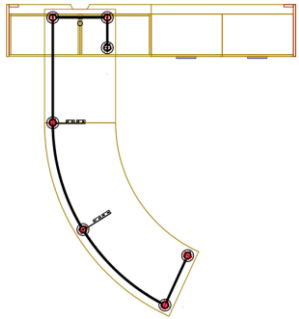

## Post & Beam + Qi

**Product Code:** Q20220311-19786A1

**Details:** Curved Post & Beam desk with Qi box/file and open bookcase credenza, TFL Surfaces

**Product Code:** Q20220411-19883A1

**Details:** 96"W x 18"D x 50"H,  
24-pack, cubby lockers with  
electronic locks

## LOCKERS