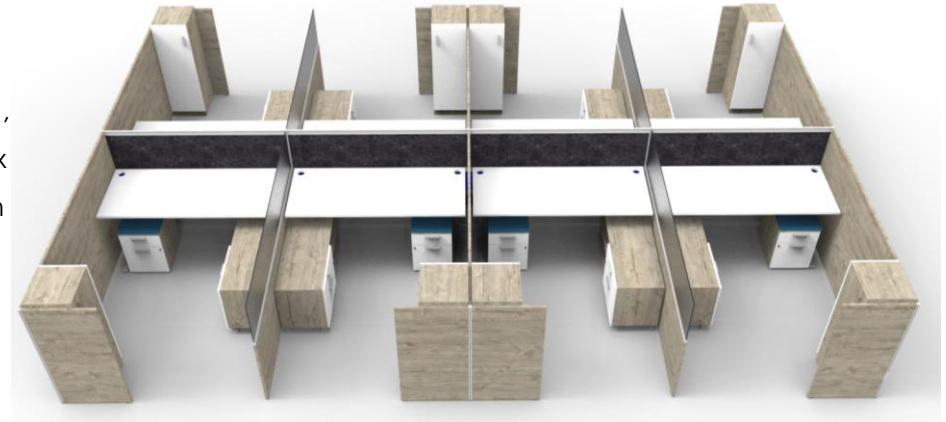

PRIVATE OFFICE

**Product Code:** Q20230404-20755

**Details:** 72"W x 108"D height adjustable I-shaped desk w/ box base, frosted acrylic modesty, 30"W x 24"D x 65"H tall storage, 30" round table with disc base

**Product Code:** Q20230404-20755

**Details:** 289"W x 193"D Blade 8-pack, 72"W x 30"D height adjustable desks, 48"W x 18"D low credenzas, mobile pedestals, lockers, serviceway power

BLADE