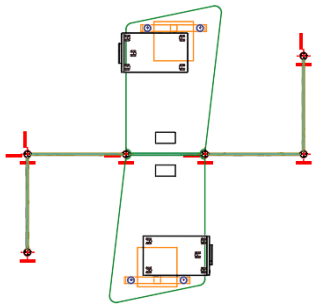

## Post & Beam

**Product Code:** Q20220322-19812A6

**Details:** Double desk with box/file pedestals and Post & Beam panel dividers, laminate lowers dividers, frosted acrylic uppers, painted structures, powered

**Product Code:** Q20220401-19851A1

**Details:** 85" w x 30" d x 78" h Protective Booth, with shielded talking port, document access slot, laminate lower dividers, mix of clear and frosted upper dividers, painted structures, powered