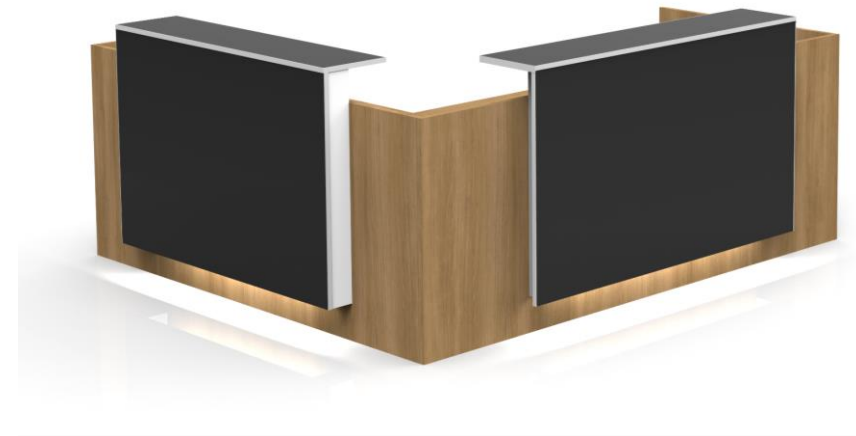

Treo Private Office

Product Code: Q20230301_20649_R1

Details: 72"W x 30"D height adjustable desk (HPL), laminate modesty panel, 84"W x 24"D lateral/storage credenza (HPL top/fronts), 36"W x 15"D x 72"H bookcase

Product Code: Q20230303-20662

Details: 96"W x 84"D reception station, 96"W x 30"D front desk, 54"W x 24"D return, BBF ped, FF ped, LED lighting

Qi Reception