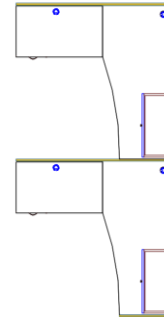

POST & BEAM

Product Code: Q20220119-19634

Details: 204"x73"x71"H, painted structures, powered, (2) storage units, custom/integrated book drop, protective desk screens

Product Code: Q20220408-19878

Details: 72"x72"x65", 2 pack, B/B/F pedestal, flipper door hutch, frosted acrylic up-mounts