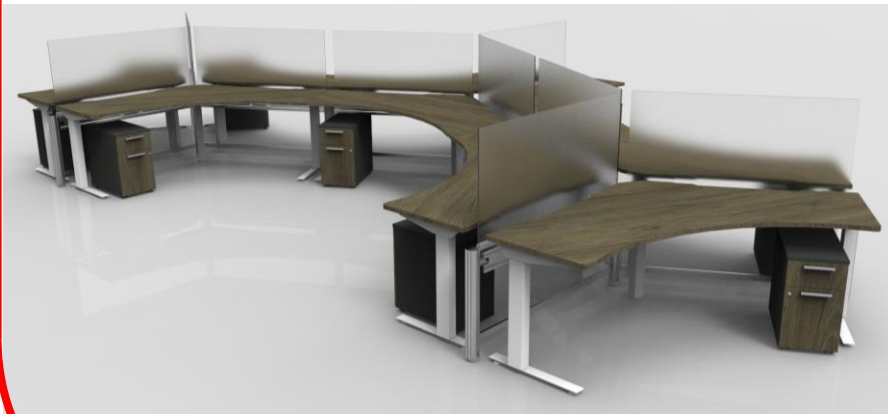

120 Degrees

**Product Code:** Q20220208-19685A1  
**Details:** 9 Positions-120 Degrees  
 Height Adjustable TFL Surfaces,  
 Powered Edgeway, Frosted Upmount  
 and Mobile Box/File Pedestal

**Product Code:** Q20220113-19615A6  
**Details:** 6 Pack, 72"W X 30"D And  
 66"wx24"d Return With Softscape  
 Panels, Frosted Acrylic Upmount  
 Fixed Box/Box/File and File/File  
 Pedestals