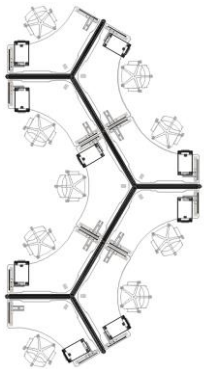

120 Degrees

**Product Code:** Q20220208-19685A1  
**Details:** 9 Positions-120 Degrees  
 Height Adjustable TFL Surfaces,  
 Powered Edgeway, Frosted Upmount  
 and Mobile Box/File Pedestal

**Product Code:** Q20220113-19615A6  
**Details:** 6 Pack, 72"W X 30"D And  
 66"wx24"d Return With Softscape  
 Panels, Frosted Acrylic Upmount  
 Fixed Box/Box/File and File/File  
 Pedestals

Blade