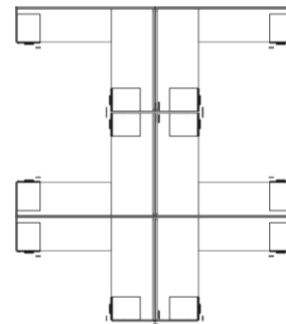

120 Degrees

**Product Code:** Q20220208-19685A1  
**Details:** 9 Positions-120 Degrees  
 Height Adjustable TFL Surfaces,  
 Powered Edgeway, Frosted Upmount  
 and Mobile Box/File Pedestal

**Product Code:** Q20220113-19615A6  
**Details:** 6 Pack, 72"W X 30"D And  
 66"wx24"d Return With Softscape  
 Panels, Frosted Acrylic Upmount  
 Fixed Box/Box/File and File/File  
 Pedestals

Blade