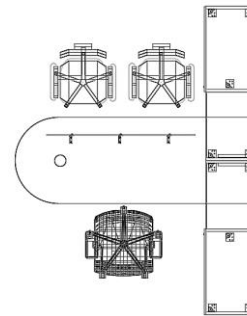

## CURVED RECEPTION

**Product Code:** Q20220302-19753

**Details:** 105" x 96", HPL lower dividers, frosted acrylic/fabric upper dividers, glass transaction counter, B/B/F and F/F pedestals, all powered

**Product Code:** Q20220302-19753

**Details:** 108" x 84", D-top w/ frosted acrylic hanging modesty, Low OBF and low BFO credenzas w/ Edge feet