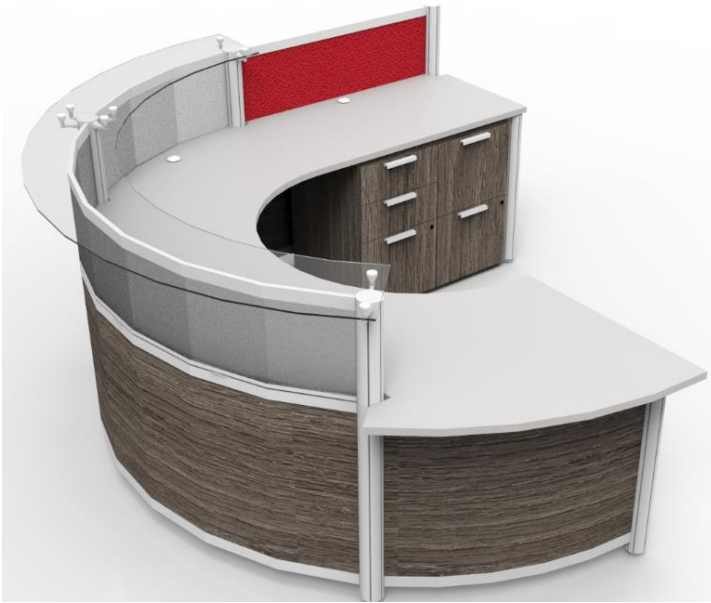

## CURVED RECEPTION

**Product Code:** Q20220302-19753

**Details:** 105" x 96", HPL lower dividers, frosted acrylic/fabric upper dividers, glass transaction counter, B/B/F and F/F pedestals, all powered

**Product Code:** Q20220302-19753

**Details:** 108" x 84", D-top w/ frosted acrylic hanging modesty, Low OBF and low BFO credenzas w/ Edge feet