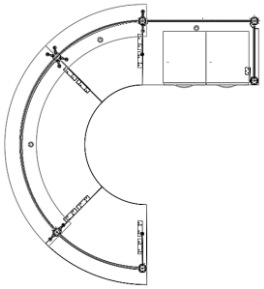

## CURVED RECEPTION

**Product Code:** Q20220302-19753

**Details:** 105" x 96", HPL lower dividers, frosted acrylic/fabric upper dividers, glass transaction counter, B/B/F and F/F pedestals, all powered

**Product Code:** Q20220302-19753

**Details:** 108" x 84", D-top w/ frosted acrylic hanging modesty, Low OBF and low BFO credenzas w/ Edge feet