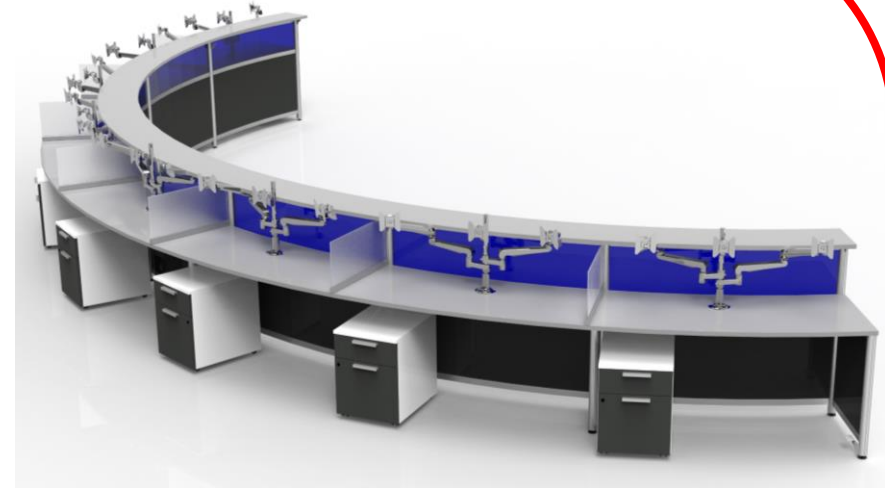

Treo

Product Code: Q20230301-20649

Details: 72" w x 30" D desk, box/box/file pedestal, 48" W x 24" D return, 84" W x 24" D credenza 2 drawer lateral, wall bins, tackboard, 36" W x 72" H Bookcase, HPL tops and fronts

Product Code: Q20230308-20676

Details: 8 Pack, 60" W x 24" D, HPL surfaces, HPL lower divider, blue acrylic upper divider, frosted acrylic Up-Mounts, mobile box/file pedestals, three-monitor arm per seat, 4-circuit 8-wire electrics