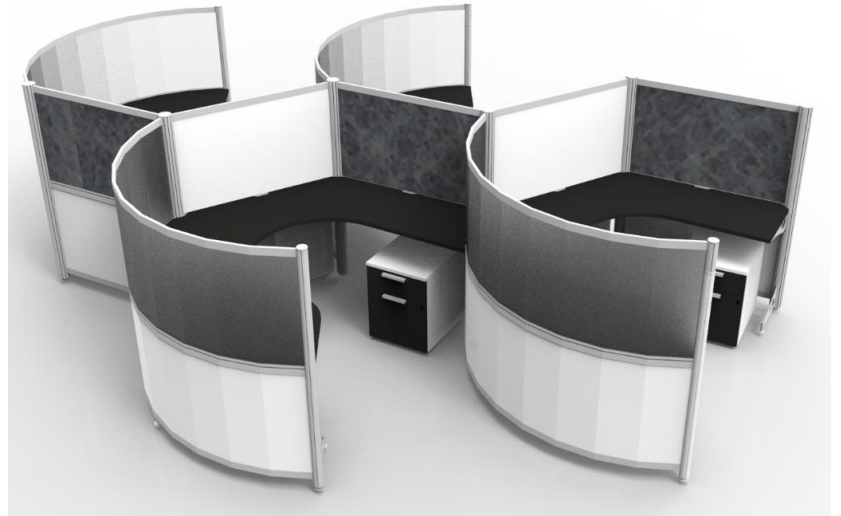

LAMINATE RECEPTION

Product Code: Q20220309-19779

Details: Qi Bump-out reception station and credenza with closed storage, lateral file drawer and open shelf, in Silverwood and Nova White TFL, powered

Product Code: Q20220216-19714

Details: 4-pack, 54”H, 42”W spines, frosted acrylic, whiteboard and Softscape uppers with white Fibrex lowers, mobile box/file peds, powered

120 SEMI ORBIT