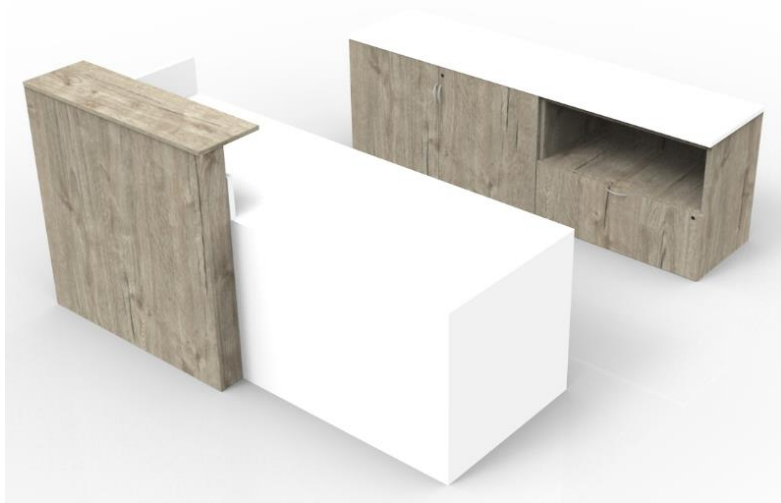

LAMINATE RECEPTION

Product Code: Q20220309-19779

Details: Qi Bump-out reception station and credenza with closed storage, lateral file drawer and open shelf, in Silverwood and Nova White TFL, powered

Product Code: Q20220216-19714

Details: 4-pack, 54”H, 42”W spines, frosted acrylic, whiteboard and Softscape uppers with white Fibrex lowers, mobile box/file peds, powered

120 SEMI ORBIT