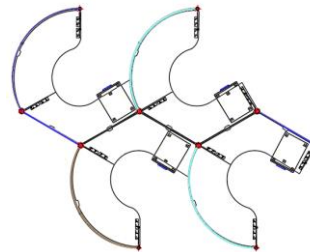

LAMINATE RECEPTION

Product Code: Q20220309-19779

Details: Qi Bump-out reception station and credenza with closed storage, lateral file drawer and open shelf, in Silverwood and Nova White TFL, powered

Product Code: Q20220216-19714

Details: 4-pack, 54”H, 42”W spines, frosted acrylic, whiteboard and Softscape uppers with white Fibrex lowers, mobile box/file peds, powered

120 SEMI ORBIT