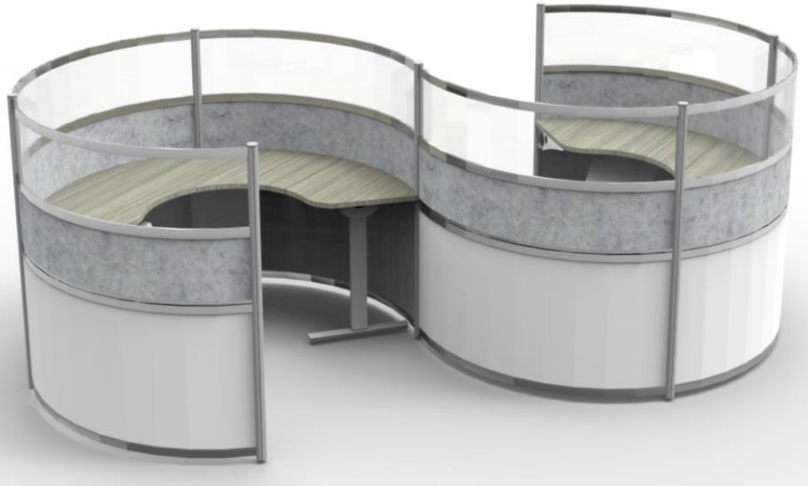

SEMI-ORBIT

Product Code: Q20221121-20410-A1
Details: 85" w x 54" h, 24" d height adjustable and fixed worksurfaces, clear acrylic upper, Softscape middle and Nova White laminate bottom dividers.

Product Code: Q20221124-20413-A5
Details: 72" w x 24" d desk, 60" lateral credenza, 60" hutch with paper management, 36" w tall storage unit, 36" w open lateral, all 72" tall.