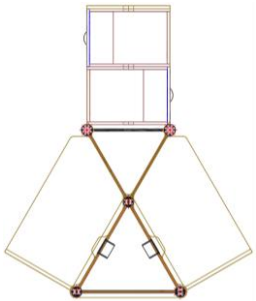

Post & Beam

Product Code: Q20221110-20388
Details: 85"x 72"x 36" high, Back-to-back library kiosk, 24" deep worksurfaces, open/box/file pedestals and desktop power

Product Code: Q20221208-20445
Details: 110"w x 31"d x 42"h, Movable two-person reception station with transaction counters, ADA section and keyboard trays