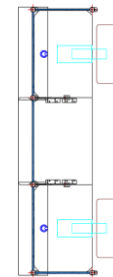

Post & Beam

Product Code: Q20221110-20388
Details: 85"x 72"x 36" high, Back-to-back library kiosk, 24" deep worksurfaces, open/box/file pedestals and desktop power

Product Code: Q20221208-20445
Details: 110"w x 31"d x 42"h, Movable two-person reception station with transaction counters, ADA section and keyboard trays