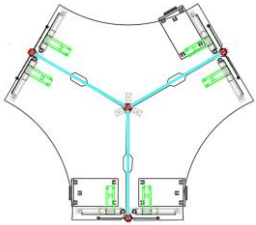

120 DEGREE 3-PACK

Product Code: Q20210923-19365
Details: 54" H overall, painted structures, Softscape panels, frosted acrylic up-mounts, slim mobile Box/file peds, Powered

Product Code: Q20210923-19365
Details: Edge Desk with painted structures, height adjustable box base return, tall storage, 2-drawer lateral and wall-mounted cupboard door bin