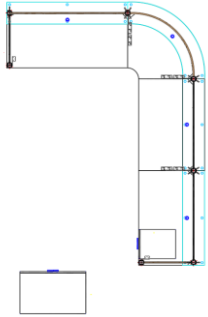

## CURVED RECEPTION

**Product Code:** Q20211208-19535

**Details:** 144"Wx108"D x49"H,  
Laminate transaction w/ Glass  
standoff, Fixed pedestal, Lateral file

**Product Code:** Q20211216-19558

**Details:** 222"W x 54"H, laminate bottom,  
Softscape and Acrylic upper, Slim mobile  
pedestals, Powered

## CURVED CARRELS