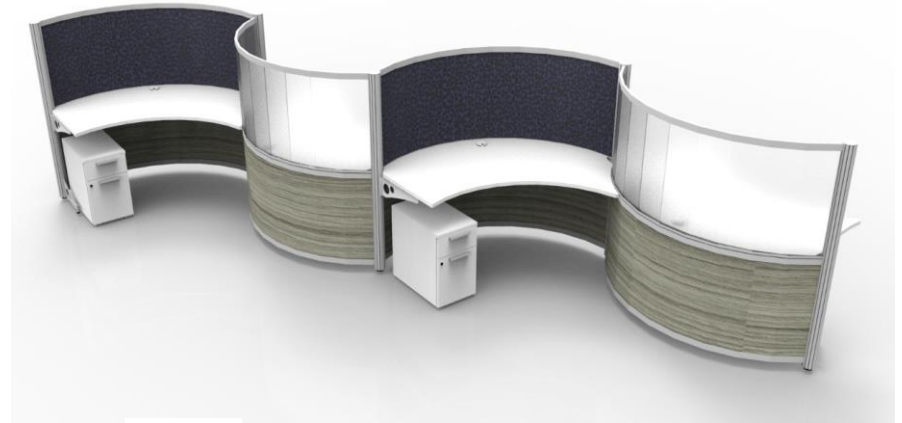

## CURVED RECEPTION

**Product Code:** Q20211208-19535

**Details:** 144"Wx108"D x49"H,  
Laminate transaction w/ Glass  
standoff, Fixed pedestal, Lateral file

**Product Code:** Q20211216-19558

**Details:** 222"W x 54"H, laminate bottom,  
Softscape and Acrylic upper, Slim mobile  
pedestals, Powered

## CURVED CARRELS