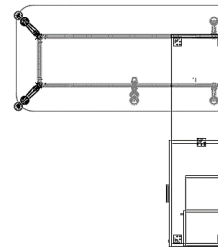

120 FENCE - DOGBONE

Product Code: Q20211101-19467
Details: 190"Wx109"D x51"H,
Frosted acrylic up-mounts, Painted
Fence beam-set, Painted blue height
adjustable legs

Product Code: Q20211101-19467
Details: 72" x 82" Sophi desk, Qi
low credenza & Qi upper storage