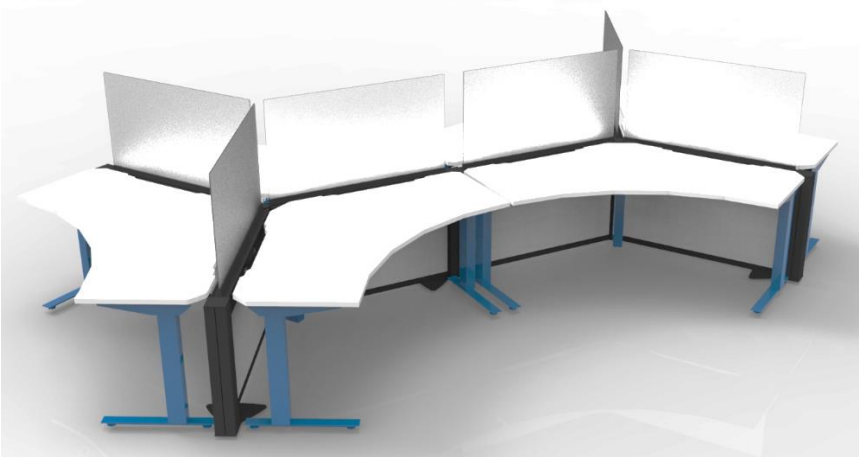

120 FENCE - DOGBONE

Product Code: Q20211101-19467
Details: 190"Wx109"D x51"H,
Frosted acrylic up-mounts, Painted
Fence beam-set, Painted blue height
adjustable legs

Product Code: Q20211101-19467
Details: 72" x 82" Sophi desk, Qi
low credenza & Qi upper storage

SOPHI DESK PRIVATE OFFICE