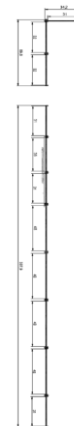

Treo

Product Code: Q20230109-20492

Details: 78"W x 30"D x 33"H desk, 42"W x 24"D x 33"H return, 16"H recessed modesty panels, mobile box/box/file pedestal and 24"D x 24"W x 28.5"H two-drawer lateral file

Product Code: Q20230103-20482

Details: 28' wide x 6' deep x 84" tall L-shaped wall with sliding door, anodized aluminum structures, grey softscape, colored acrylic and integrated whiteboard

Alterna Wall