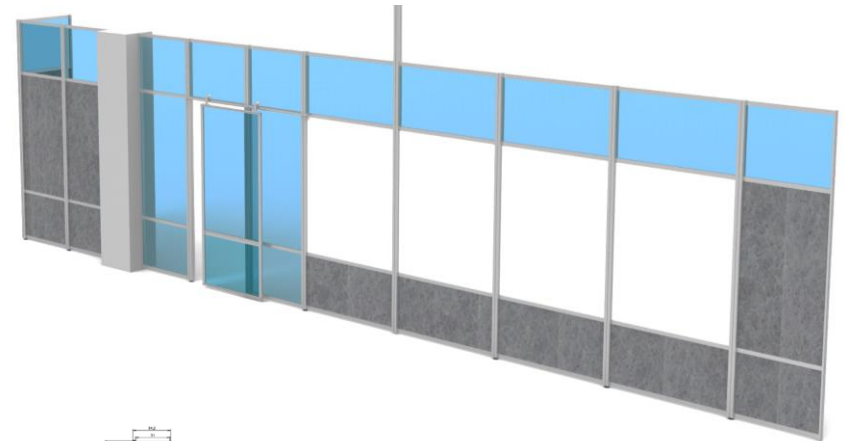

Treo

Product Code: Q20230109-20492

Details: 78"W x 30"D x 33"H desk, 42"W x 24"D x 33"H return, 16"H recessed modesty panels, mobile box/box/file pedestal and 24"D x 24"W x 28.5"H two-drawer lateral file

Product Code: Q20230103-20482

Details: 28' wide x 6' deep x 84" tall L-shaped wall with sliding door, anodized aluminum structures, grey softscape, colored acrylic and integrated whiteboard

Alterna Wall