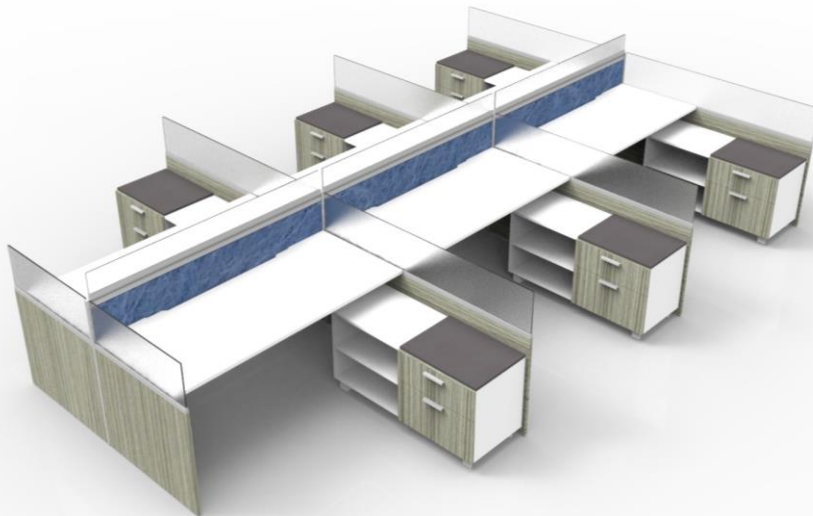

Blade

Product Code: Q20210525-19105

Details: 216"x144"x49"H, (72"x72"/seat)
powered, laminate panels, Softscape,
Box/File lateral, Open bookcase

Product Code: Q202101-18714

Details: 120"W X 168"D X 84"H, Sliding
Door, laminate bottom panel, clear acrylic
top panel, anodized aluminum