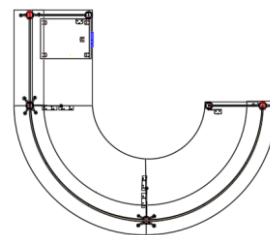

PRIVATE OFFICE

Product Code: Q20211118-19506
Details: 72"x96", Qi "U" leg private office, wall bin, low storage credenza and wardrobe cabinet

Product Code: Q202102-18811
Details: 105" x 90", laminate and frosted panels, Glass transaction, fixed BBF pedestal

CURVED RECEPTION