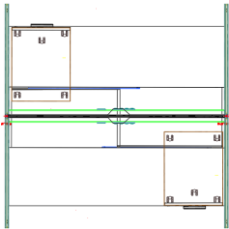

Blade

Product Code: Q20220907-20223

Details: 2Pack60x30 Blade Double-sided with Overhead and Mobile Pedestal, Powered

Product Code: Q20220823-20177

Details: 96"x 96", U-Shaped Private Office, Edge Desk with Height Adjustable Return, Personal Storage, Mobile Pedestal and Tackboard