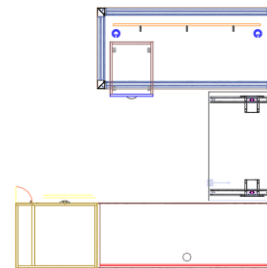

Blade

Product Code: Q20220907-20223

Details: 2Pack60x30 Blade Double-sided with Overhead and Mobile Pedestal, Powered

Product Code: Q20220823-20177

Details: 96"x 96", U-Shaped Private Office, Edge Desk with Height Adjustable Return, Personal Storage, Mobile Pedestal and Tackboard