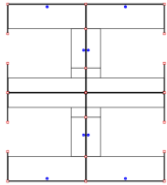

## Quattro

**Product Code:** Q20220830-20197

**Details:** 96"xW x 108"D Stations, Frosted Acrylic/Fabric/TFL Dividers, Mobile BBF, Shelf, Powered

**Product Code:** Q20220912-20238

**Details:** 84"x 84", L-Shaped Reception Station, 30"D HA Box Base Desk w/programmable controller, 54"x24"D, TFL Hanging Modesty, Fixed Return, Power Module (1Pwr/Dual USB), 24"W BBF, Powered