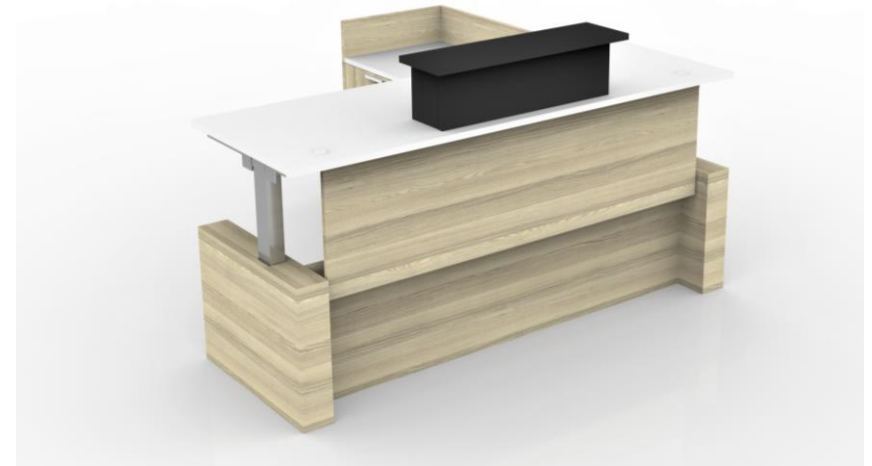

## Quattro

**Product Code:** Q20220830-20197

**Details:** 96"xW x 108"D Stations, Frosted Acrylic/Fabric/TFL Dividers, Mobile BBF, Shelf, Powered

**Product Code:** Q20220912-20238

**Details:** 84"x 84", L-Shaped Reception Station, 30"D HA Box Base Desk w/programmable controller, 54"x24"D, TFL Hanging Modesty, Fixed Return, Power Module (1Pwr/Dual USB), 24"W BBF, Powered