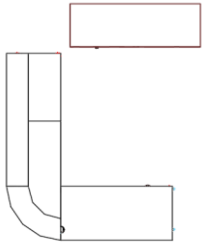

Post & Beam

Product Code: Q20221020-20337-R3-A6

Details: Mobile L-Shaped Curved Reception Desk with Book Slot Cut-out and Storage Credenza

Product Code: Q20221011-20309-A2

Details: 144"x361" 10 Pack Blade Station with Low Open/Box/File Credenza with Cushion Top

Blade