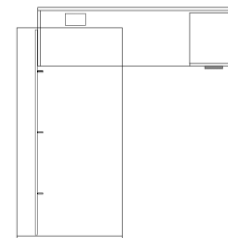

SEMI ORBIT 120

Product Code: Q20220512-19963

Details: 226" w x 62" h Single-sided 3-pack, painted structures, Softscape, frosted acrylic and colored acrylic panels, mobile box/file pedestals, all powered

Product Code: Q20220512-19963

Details: 79" x 76", L-shaped executive Treo desk with 28" h return and box/box/file pedestal with charcoal drawer pulls

CUSTOM TREO DESK