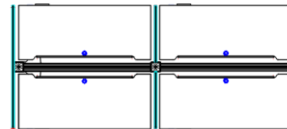

Quattro Reception

Product Code: Q20220503-19936

Details: 96" x 84" x 42"H,
reception station with painted
structures, Inspiration laminate,
file/file pedestal, box/box/file
pedestal, powered

Product Code: Q20220506-19948

Details: Four-pack, 24" x 60" height
adjustable desks with frosted acrylic side
Up-Mounts and fabric front Up-Mounts,
mobile box/file pedestals with cushion
tops and powered Fence beam-sets

Fence