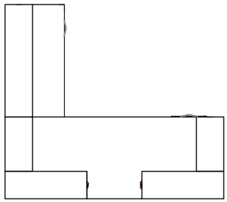

Quattro Reception

Product Code: Q20220503-19936

Details: 96" x 84" x 42"H,
reception station with painted
structures, Inspiration laminate,
file/file pedestal, box/box/file
pedestal, powered

Product Code: Q20220506-19948

Details: Four-pack, 24" x 60" height
adjustable desks with frosted acrylic side
Up-Mounts and fabric front Up-Mounts,
mobile box/file pedestals with cushion
tops and powered Fence beam-sets

Fence