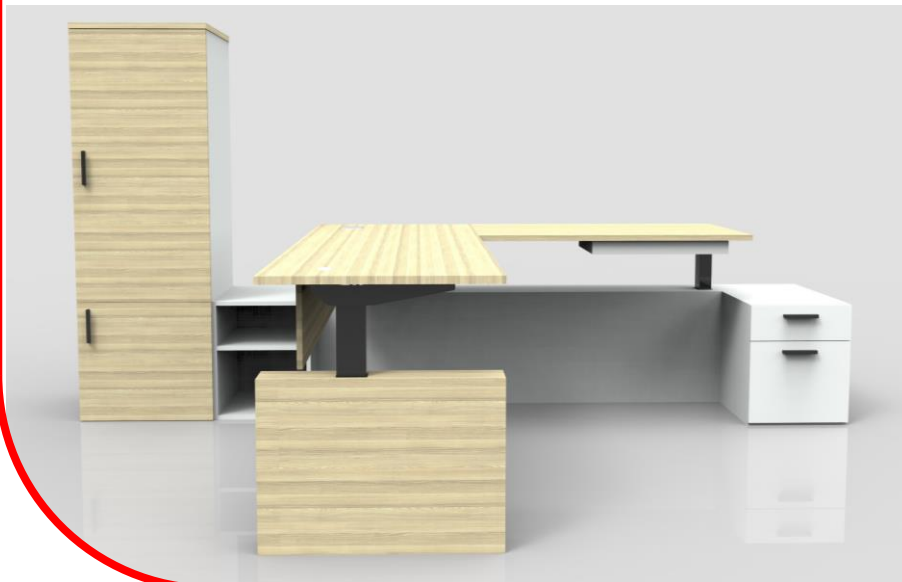

Height Adjustable Private Office

Product Code: Q20220518-19980

Details: 90" x 78" x 30" Three-leg box base height adjustable executive "L" desk with modesty panel, open storage, box/file pedestal, in-surface power module, pencil drawer and wardrobe/Storage unit

Product Code: Q20220518-19980

Details: 60" x 60" Three-Leg height adjustable "L" desk with one-side box base, modesty panels, in-surface power module and mobile box/file pedestal

Height Adjustable Desk