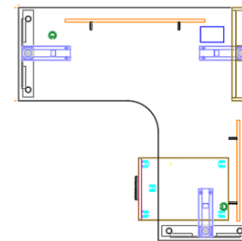

Height Adjustable Private Office

Product Code: Q20220518-19980

Details: 90" x 78" x 30" Three-leg box base height adjustable executive "L" desk with modesty panel, open storage, box/file pedestal, in-surface power module, pencil drawer and wardrobe/Storage unit

Product Code: Q20220518-19980

Details: 60" x 60" Three-Leg height adjustable "L" desk with one-side box base, modesty panels, in-surface power module and mobile box/file pedestal

Height Adjustable Desk