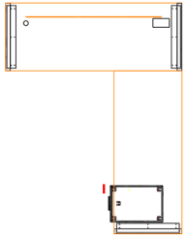

Qi

Product Code: Q20220418-19896

Details: 78"W x 30"D Qi O-Leg desk with 72"W x 30"D return and mobile box/file pedestal with cushion and in-surface power module

Product Code: Q20220405-19863

Details: 3 Pack Orbit Station - 42"H panels with mobile box/file pedestals, contrasting worksurfaces and in-surface power module