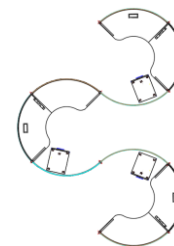

Qi

Product Code: Q20220418-19896

Details: 78"W x 30"D Qi O-Leg desk with 72"W x 30"D return and mobile box/file pedestal with cushion and in-surface power module

Product Code: Q20220405-19863

Details: 3 Pack Orbit Station - 42"H panels with mobile box/file pedestals, contrasting worksurfaces and in-surface power module

Orbit