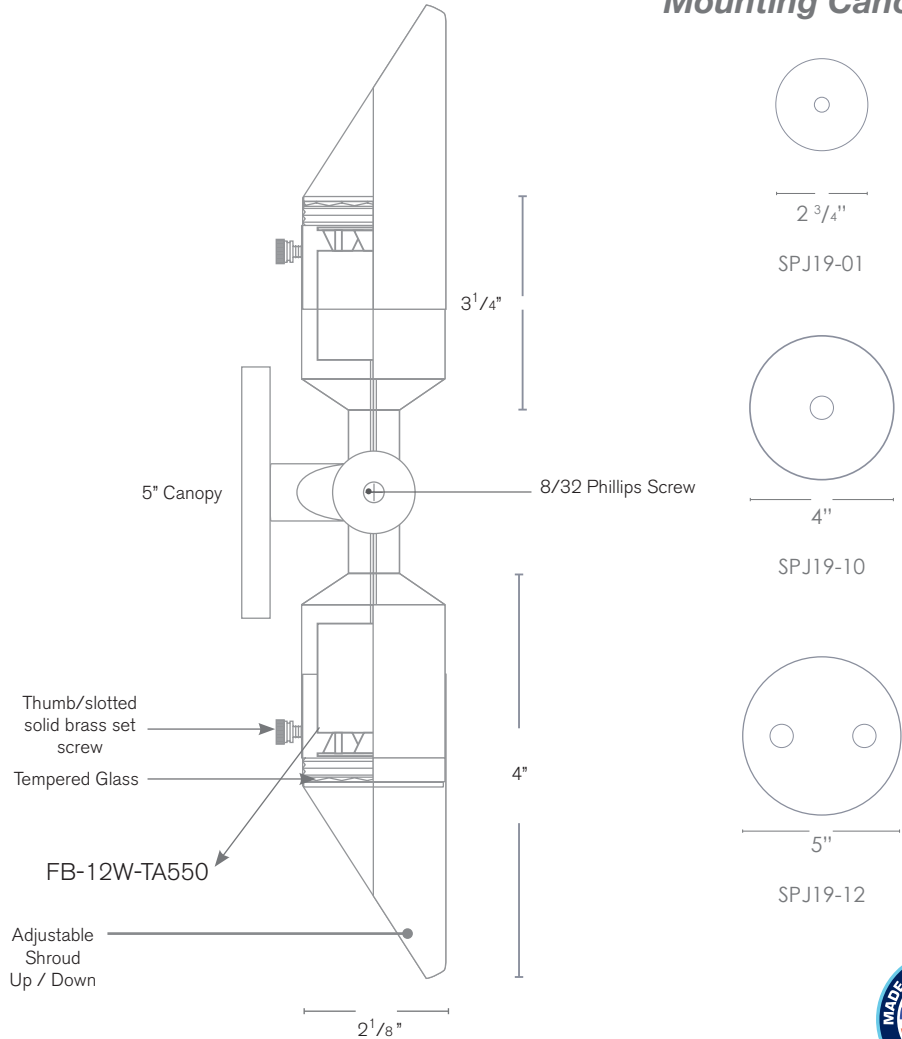

Forever Bright

SPECIFICATION FEATURES

Model: **SPJ-AL2-12W**
Finish: Matte Bronze

- Finish:** Our naturally etched finishes will withstand the test of time. All finishes are individually treated insuring consistency. Our meticulous application results in a fixture that truly becomes "a one of a kind".
- Electrical:** Available in 12V-15V
- Labels:** ETL Standard Wet Label
C-ETL

Surface Mount Directional Light

DESCRIPTION

- Model#:** SPJ-AL2-12W
- Material:** Solid Brass
- Electrical:** 12V-15V
- Engine:** (2) FB-12W-TA550
- Lumens:** 550
- Color Temp:** 2700K
- Optic:** Spot, Flood, Wide Flood, Wide Angle Flood
- Mounting:** Surface Mount
- LED:** Nichia

Mounting Canopies

Wet Listed

ORDERING INFORMATION

Model#	Finishes	Wattage	Optics	Lumens	Color Temp.	Electrical
SPJ-AL2-12W	MBR	24W	FLOOD	1100	2700K	12-15V

- | | | | | | | |
|--------------------|---------------------|-----|------------------|------|-------|--------|
| V = Verde | GM = Gun Metal | 24W | Spot | 1100 | 2700K | 12-15V |
| M = Moss | B = Black | | Flood | | 4000K | |
| AG = Aged Brass | R = Rusty | | Wide Flood | | 6500K | |
| MBR = Matte Bronze | PVDP = PVD Polished | | Wide Angle Flood | | | |
| SB = Satin Brass | PVDS = PVD Satin | | | | | |