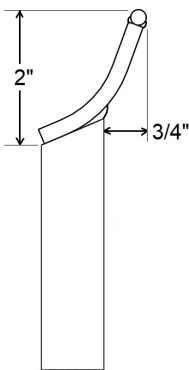

### Comfort Rest

Post Type	Post Length	Overall Height
Long	5 1/4"	7 1/4"
Std.	3 3/4"	5 3/4"

### Low Profile

Post Type	Post Length	Overall Height
Long	5 1/8"	6 1/2"
Std.	3 5/8"	5"
Short	2 7/8"	4 1/4"

### Shear Scrape

Post Type	Post Length	Overall Height
Long	5 1/4"	7"
Std.	3 3/4"	5 5/8"

### Large "S"

Post Type	Post Length	Overall Height
Long	4 7/8"	7 1/2"
Std.	3 3/8"	6"