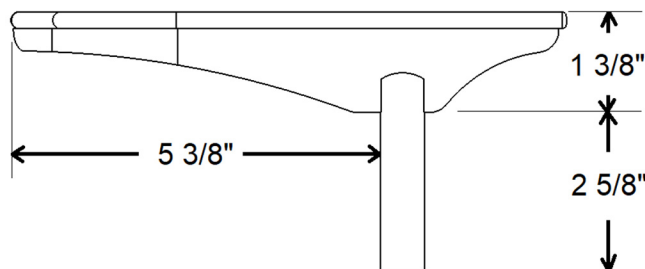

Overall Height = 4"