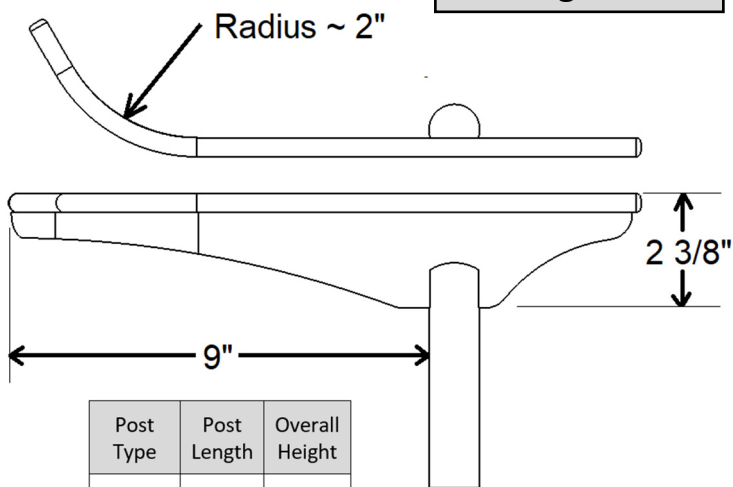

### Comfort Rest

Post Type	Post Length	Overall Height
Long	5 1/4"	7 1/4"
Std.	3 3/4"	5 3/4"

### Low Profile

Post Type	Post Length	Overall Height
Long	5 1/8"	6 1/2"
Std.	3 5/8"	5"
Short	2 7/8"	4 1/4"

### Shear Scrape

Post Type	Post Length	Overall Height
Long	5 1/4"	7"
Std.	3 3/4"	5 5/8"

### Large "J"

Post Type	Post Length	Overall Height
Long	5"	7 3/8"
Std.	3 1/2"	5 7/8"