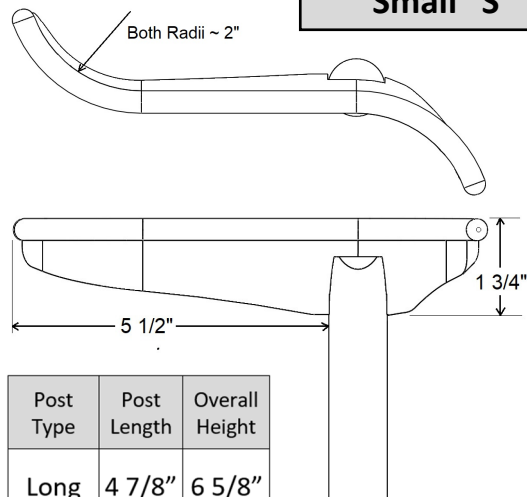

### Large "J"

Post Type	Post Length	Overall Height
Long	5"	7 3/8"
Std.	3 1/2"	5 7/8"

### Large "S"

Post Type	Post Length	Overall Height
Long	4 7/8"	7 1/2"
Std.	3 3/8"	6"

### Small "J"

Post Type	Post Length	Overall Height
Long	5 1/8"	6 1/2"
Std.	3 5/8"	5"
Short	2 7/8"	4 1/4"

### Small "S"

Post Type	Post Length	Overall Height
Long	4 7/8"	6 5/8"
Std.	3 5/8"	5 3/8"