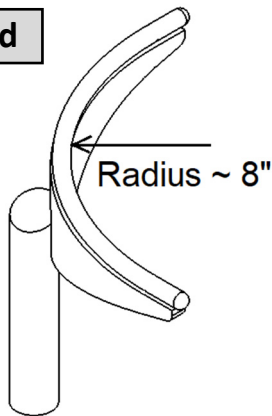

Exterior Curved