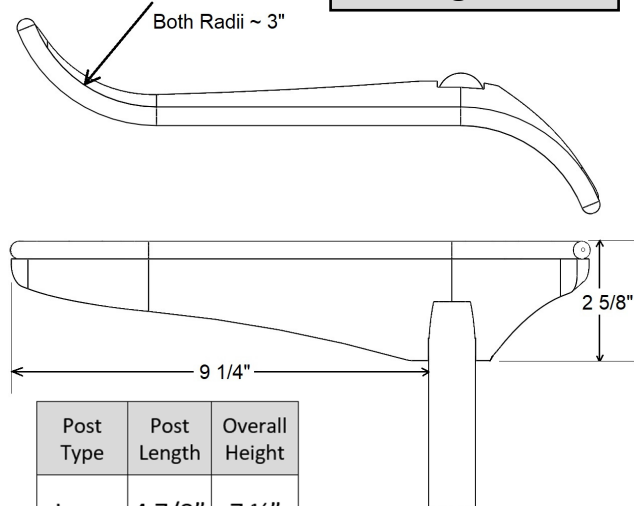

### Low Profile

Post Type	Post Length	Overall Height
Long	5 1/8"	6 1/2"
Std.	3 5/8"	5"
Short	2 7/8"	4 1/4"

### Shear Scrape

Post Type	Post Length	Overall Height
Long	5 1/4"	7"
Std.	3 3/4"	5 5/8"

### Large "J"

Post Type	Post Length	Overall Height
Long	5"	7 3/8"
Std.	3 1/2"	5 7/8"

### Large "S"

Post Type	Post Length	Overall Height
Long	4 7/8"	7 1/2"
Std.	3 3/8"	6"