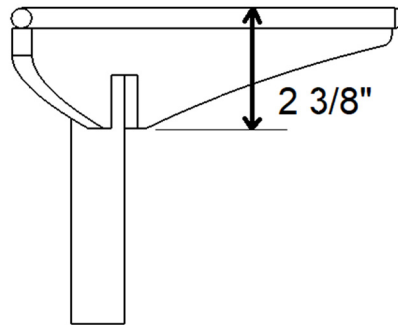

Exterior Curved