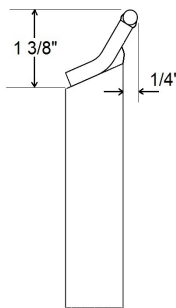

### Comfort Rest

Post Type	Post Length	Overall Height
Long	5 1/4"	7 1/4"
Std.	3 3/4"	5 3/4"

### Low Profile

Post Type	Post Length	Overall Height
Long	5 1/8"	6 1/2"
Std.	3 5/8"	5"
Short	2 7/8"	4 1/4"

### Shear Scrape

Post Type	Post Length	Overall Height
Long	5 1/4"	7"
Std.	3 3/4"	5 5/8"

### Large "S"

Post Type	Post Length	Overall Height
Long	4 7/8"	7 1/2"
Std.	3 3/8"	6"