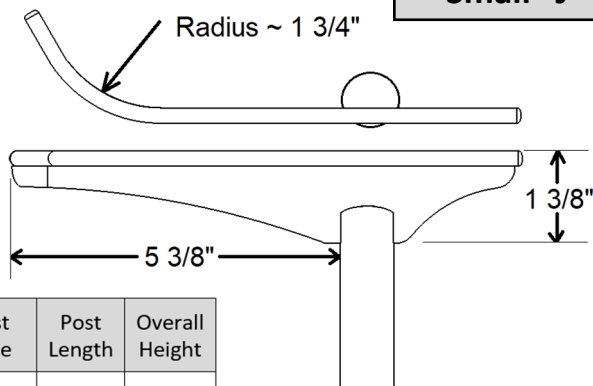

### Shear Scrape

Post Type	Post Length	Overall Height
Long	5 1/4"	7"
Std.	3 3/4"	5 5/8"

### Large "J"

Post Type	Post Length	Overall Height
Long	5"	7 3/8"
Std.	3 1/2"	5 7/8"

### Large "S"

Post Type	Post Length	Overall Height
Long	4 7/8"	7 1/2"
Std.	3 3/8"	6"

### Small "J"

Post Type	Post Length	Overall Height
Long	5 1/8"	6 1/2"
Std.	3 5/8"	5"
Short	2 7/8"	4 1/4"