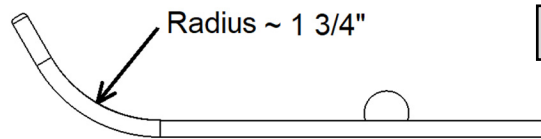

Mini - Straight

Mini "J"