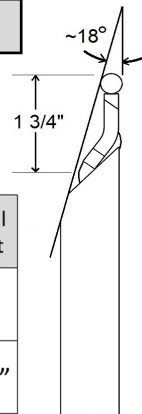

### Comfort Rest

Post Type	Post Length	Overall Height
Long	5 1/4"	7 1/4"
Std.	3 3/4"	5 3/4"

### Low Profile

Post Type	Post Length	Overall Height
Long	5 1/8"	6 1/2"
Std.	3 5/8"	5"
Short	2 7/8"	4 1/4"

### Shear Scrape

Post Type	Post Length	Overall Height
Long	5 1/4"	7"
Std.	3 3/4"	5 5/8"

### Large "J"

Post Type	Post Length	Overall Height
Long	5"	7 3/8"
Std.	3 1/2"	5 7/8"