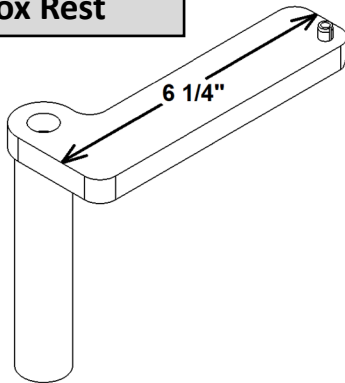

Interior Curved

Post Type	Post Length	Overall Height
Long	4 5/8"	7 3/8"
Std.	3 1/8"	5 7/8"

Exterior Curved

Post Type	Post Length	Overall Height
Long	5"	7 3/8"
Std.	3 1/2"	5 7/8"

Box Rest

Post Type	Post Length	Overall Height
Long	6 1/8"	6 5/8"
Std.	4 5/8"	5 1/8"
Short	3 1/2"	4"
Mini (5/8")	3 1/2"	4"

Mini - Straight

Mini "J"

Overall Height = 4"