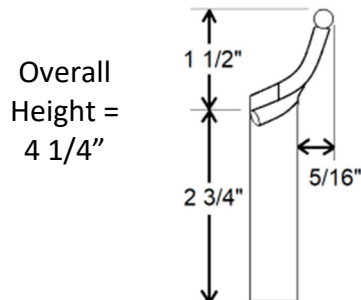

Mini - Straight

Mini "J"