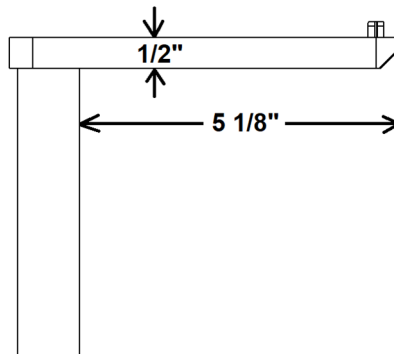

### Small "S"

Post Type	Post Length	Overall Height
Long	4 7/8"	6 5/8"
Std.	3 5/8"	5 3/8"

### Interior Curved

Post Type	Post Length	Overall Height
Long	4 5/8"	7 3/8"
Std.	3 1/8"	5 7/8"

### Exterior Curved

Post Type	Post Length	Overall Height
Long	5"	7 3/8"
Std.	3 1/2"	5 7/8"

### Box Rest

Post Type	Post Length	Overall Height
Long	6 1/8"	6 5/8"
Std.	4 5/8"	5 1/8"
Short	3 1/2"	4"
Mini (5/8")	3 1/2"	4"