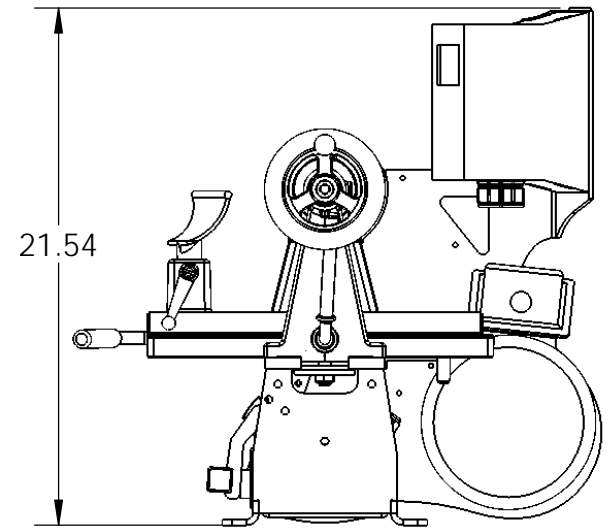

Swing over bed = 14"
 Swing over banjo = 10.25"
 Distance between centers = 26"
 Adding extension to bed increases center distant to 42"
 Adding extension to outboard side increases swing to 20"

Scout Dimensions
 Robust Tools LLC
www.turnrobust.com