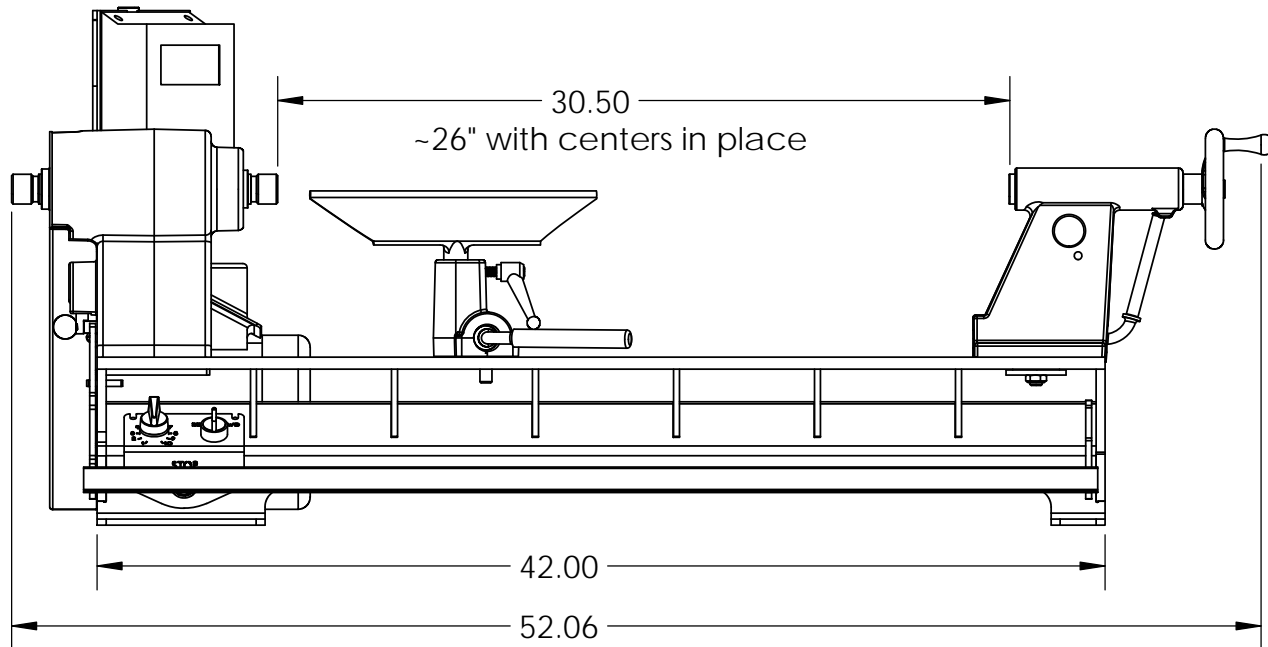

Swing over bed = 14"
 Swing over banjo = 10.25"
 Distance between centers = 26"
 Adding extension to bed increases center distant to 42"
 Adding extension to outboard side increases swing to 20"

Scout Dimensions
 Robust Tools LLC
www.turnrobust.com