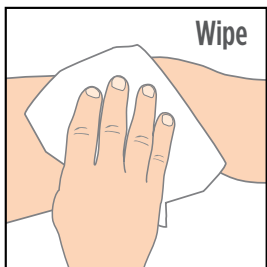

1
Tear end of packet.

2
Remove towelette

3
Unfold towelette.

4
Wipe area prone to chafing generously.
Do not use over or under KT Tape.®

5
Throw away towelette after one use.

6
Wash off with soap and water after use.