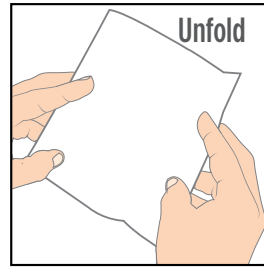

1
Tear end of packet.

2
Remove towelette

3
Unfold towelette.

4
Wipe area prone to chafing generously.
Do not use over or under KT Tape.®

5
Throw away towelette after one use.

6
Wash off with soap and water after use.