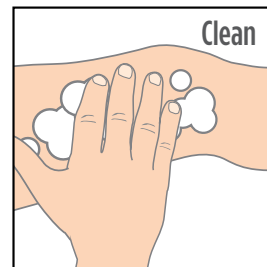

1
Tear end of packet.

2
Remove towelette

3
Unfold towelette.

4
Wipe area prone to chafing generously.
Do not use over or under KT Tape.®

5
Throw away towelette after one use.

6
Wash off with soap and water after use.