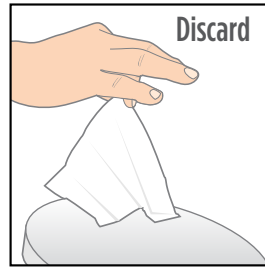

1
Tear end of packet.

2
Remove towelette

3
Unfold towelette.

4
Wipe area prone to chafing generously.
Do not use over or under KT Tape.®

5
Throw away towelette after one use.

6
Wash off with soap and water after use.