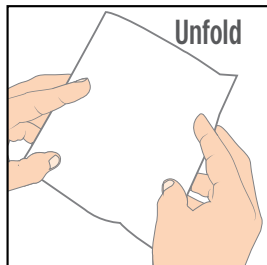

1
Tear end of packet.

2
Remove towelette

3
Unfold towelette.

4
Wipe area prone to chafing generously.
Do not use over or under KT Tape.®

5
Throw away towelette after one use.

6
Wash off with soap and water after use.