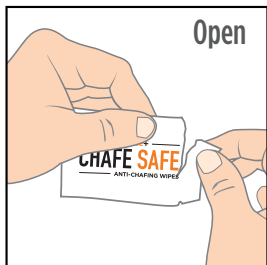

1
Tear end of packet.

2
Remove towelette

3
Unfold towelette.

4
Wipe area prone to chafing generously.
Do not use over or under KT Tape.®

5
Throw away towelette after one use.

6
Wash off with soap and water after use.