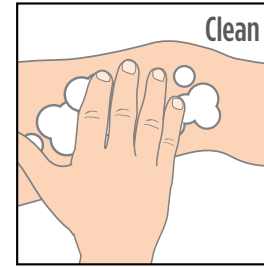

1
Tear end of packet.

2
Remove towelette

3
Unfold towelette.

4
Wipe area prone to chafing generously.
Do not use over or under KT Tape.®

5
Throw away towelette after one use.

6
Wash off with soap and water after use.