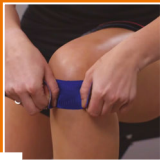

1 Wipe Area

2 Let Dry

3 Apply Tape

4 Wait 30 minutes
before activity