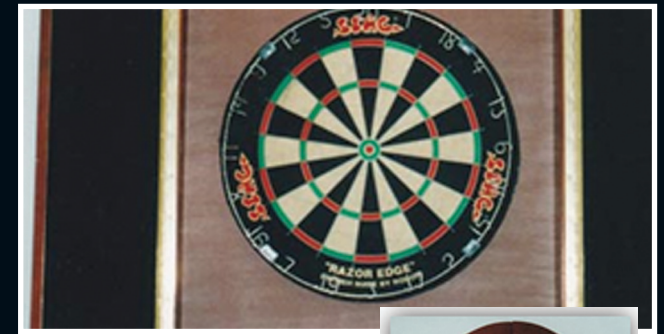

Table Style: **Duke**  
 Leg: Square Tapered  
 Finish: Olive Walnut  
 Size: 8ft x 4ft  
 Cloth Colour: Purple

Table Style: **Manchester**  
 Leg: Manchester  
 Timber Finish: Olive Walnut  
 Size: 8ft x 4ft  
 Cloth Colour: Green

Table Style: **Brassey**  
 Leg: Brassey  
 Timber Finish: Honey Walnut  
 Size: 8ft x 4ft  
 Cloth Colour: Grey

Table Style: **Royal**  
 Leg: Duke  
 Timber Finish: Teak  
 Size: 7ft x 3ft 6in  
 Cloth Colour: Royal Blue

**Table Style: Master**  
 Leg: Master  
 Timber Finish: Red Walnut  
 Size: 8ft x 4ft  
 Cloth Colour: Green

**Table Style: York**  
 Leg: York  
 Timber Finish: Medium Walnut  
 Size: 8ft x 4ft Cloth  
 Colour: Charcoal