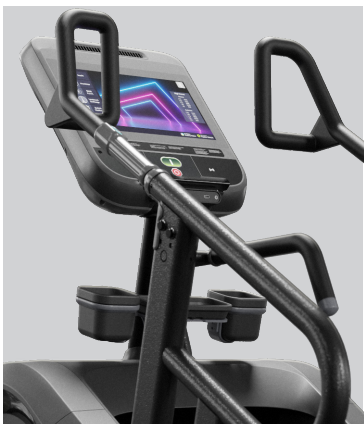

STAIRMASTER® 10G

The innovative new design of the StairMaster 10G features our exclusive OverDrive Training Mode that simulates carrying or pushing a load up stairs, for the most intense climbing workout. The 10G's advancements all focus on delivering the best climbing experience ever created. User-focused features include the widest and deepest stepping surface and lowest step-up height in the industry, ergonomic handrails to support multiple climbing positions and an all new drive train that delivers smooth, quiet performance.

OVERDRIVE TRAINING MODE

The new OverDrive Training Mode simulates carrying or pushing a load up stairs. Users choose either manual control or one of several pre-programmed interval workouts to create the toughest workout ever delivered on the cardio floor. The 10G handrails provide three hand positions for pushing, as well as farmer's carry handles.

10G

BASE FEATURES

STEP SURFACE	12in (30 cm) Deep x 22in (56cm) Width
STEP HEIGHT	8in (20cm)
STEP RATE	25 Levels ranging from 24-190 steps per minute
STEP UP HEIGHT	9in (23cm)
RECOMMENDED CEILING HEIGHT	10ft (305cm)
HEART RATE MEASUREMENT SYSTEM	Telemetry and contact HR (Bluetooth with embedded display)
CONTROLS	Easily accessible Hot Bar® is located closer to the user with one-finger speed and elevation controls, integrated stop button and contact heart rate grips
DISPLAY	Choose from LCD or 16" OpenHub display options
ACCESSORIES	Multiple bottle and accessory holders, LCD display pre-wired for 8 Series PVS entertainment, 800/900MHz receivers, and tablet holder
MAX USER WEIGHT	400lb (181kg)
DRIVE SYSTEM	Generator
ELECTRICAL REQUIREMENTS	12V/5 Amp power supply
ADDITIONAL FEATURES	OverDrive Programs simulate sled push and farmer's carry while climbing stairs; Landmark Challenge