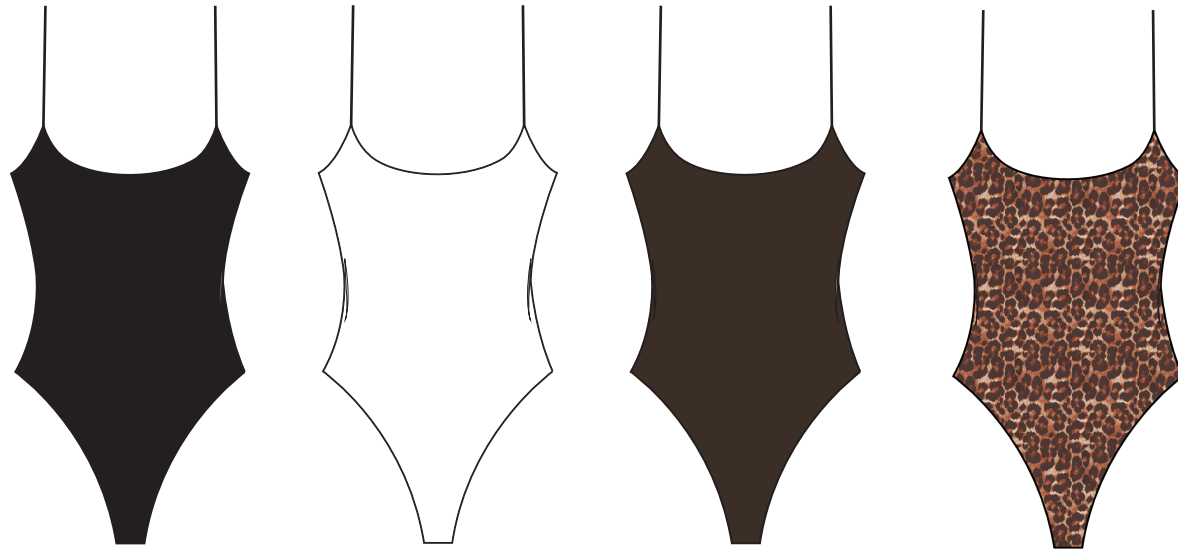

Style: rio bottom CS291

MSRP: USD 80

Size: XS, S, M, L

Style: curve bottom CS71

MSRP: USD 80

Size: XS, S, M, L

Style: lo bottom CS376

MSRP: USD 85

Size: XS, S, M, L

Colors: black terra

black
terra

driftwood

the eco C

the eco C: high cut one piece, classic back coverage
made in compression, peach perfect, and printed recycled nylon fabric

Style: the C CS25 compression

MSRP: USD 180

Size: XS, S, M, L, C+

colors: black, white

Style: the C CS25 peach perfect

MSRP: USD 160

Size: XS, S, M, L, C+

colors: espresso

Style: the C CS25 print

MSRP: USD 160

Size: XS, S, M, L, C+

colors: mama africa

black

white

espresso

mama africa

black texture south pacific top & bottom / curve bottom