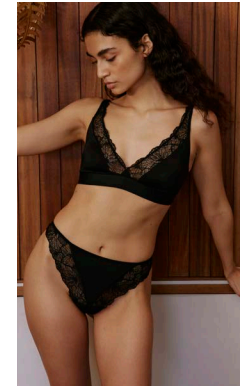

EC-534B
Daphne Soft Cup Plunge Bra
 XS-S-M-L-XL
 USD WP:48.00/MSRP:120.00

EC-534U
Daphne Brief
 XS-S-M-L-XL
 USD WP:24.00/MSRP:59.00

EC-534B
Daphne Soft Cup Plunge Bra

EC-534U
Daphne Brief

EC-534B
Daphne Soft Cup Plunge Bra

EC-534T
Daphne Thong
 XS-S-M-L-XL
 USD WP:22.00/MSRP:55.00

EC-534B
Daphne Soft Cup Plunge Bra

EC-534T
Daphne Thong

EC-534C
Daphne Soft Cup Bodysuit
 XS-S-M-L-XL
 USD WP:90.00/MSRP:225.00

EC-534C
Daphne Soft Cup Bodysuit