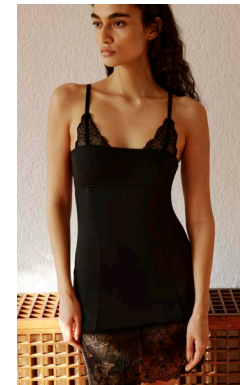

EC-534B
Daphne Soft Cup Plunge Bra
 XS-S-M-L-XL
 USD WP:48.00/MSRP:120.00

EC-534U
Daphne Brief
 XS-S-M-L-XL
 USD WP:24.00/MSRP:59.00

EC-534B
Daphne Soft Cup Plunge Bra

EC-534U
Daphne Brief

EC-534B
Daphne Soft Cup Plunge Bra

EC-534T
Daphne Thong
 XS-S-M-L-XL
 USD WP:22.00/MSRP:55.00

EC-534B
Daphne Soft Cup Plunge Bra

EC-534T
Daphne Thong

EC-534C
Daphne Soft Cup Bodysuit
 XS-S-M-L-XL
 USD WP:90.00/MSRP:225.00

EC-534C
Daphne Soft Cup Bodysuit

EC-485B
Nano Soft Cup Plunge Bra
XS-S-M-L-XL
USD WP:44.00/MSRP:110.00

EC-468U
Nano Brief
XS-S-M-L-XL-XXL
USD WP:22.00/MSRP:55.00

EC-485B
Nano Soft Cup Plunge Bra

EC-468U
Nano Brief

EC-468B
Nano Underwired Bra
32B-DD, 34A-DD, 36A-D
USD WP:44.00/MSRP:110.00