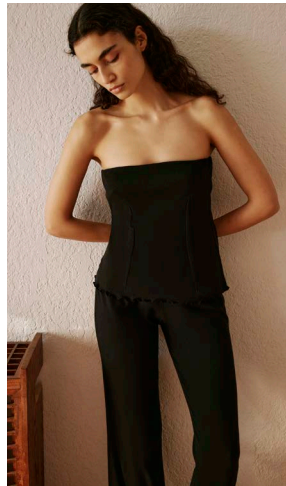

EC-530U
Eden Bikini Brief
 XS-S-M-L-XL-XXL
 USD WP:22.00/MSRP:55.00

EC-531B
Eden Soft Cup Plunge Bra

EC-530U
Eden Bikini Brief

EC-530B
Eden Underwire Bra

EC-531U
Eden High Waist Brief
 XS-S-M-L-XL-XXL
 USD WP:26.00/MSRP:65.00

EC-530B
Eden Underwire Bra

EC-531U
Eden High Waist Brief

68% Polyamide, 32% Elastane

● **CHOCO** - 06/01/23-06/30/23

● **POWDER** - 07/01/23-07/31/23

● **MOSS** - 07/01/23-07/31/23

POINTELLE

Soft cotton pointelle fabric makes this collection incredibly comfortable, while subtle, feminine details make it beautiful. It'll redefine the way you look at loungewear.

EC-536C
Pointelle Strapless Top
 XS-S-M-L-XL
 USD WP:52.00/MSRP:130.00

EC-536P
Pointelle Flare Pants
 XS-S-M-L-XL
 USD WP:72.00/MSRP:180.00

EC-536C
Pointelle Strapless Top

EC-536P
Pointelle Flare Pants

EC-536B
Pointelle Sporty Bra Top
 XS-S-M-L-XL
 USD WP:36.00/MSRP:90.00