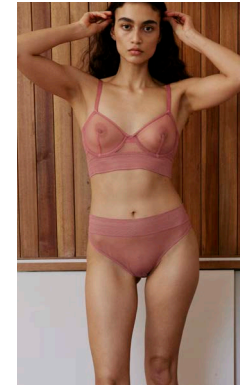

EC-532U
Aegean Bikini Brief
XS-S-M-L-XL
USD WP:22.00/MSRP:55.00

EC-532C
Aegean Underwire Cut Out Bodysuit
XS-S-M-L-XL
USD WP:90.00/MSRP:225.00

EC-532C
Aegean Underwire Cut Out Bodysuit

78% Polyamide, 22% Elastane

 **GREEN PRINT - 06/01/23-06/30/23**

BARE

Bare is beautiful, and this sheer, sexy collection celebrates that fact. But besides their sensual charm when worn alone, these pieces are also surprisingly versatile; all are perfect for lightweight layering.

EC-529B
Bare Cut Out Soft Sporty Bra
XS-S-M-L-XL
USD WP:44.00/MSRP:110.00

EC-380T
Bare Thong
XS-S-M-L-XL
USD WP:20.00/MSRP:49.00

EC-529B
Bare Cut Out Soft Sporty Bra

EC-380T
Bare Thong

EC-427B
Bare Underwire Longline Bra
30C-DD, 32B-G, 34B-F,
36B-E, 38B-DD
USD WP:44.00/MSRP:110.00