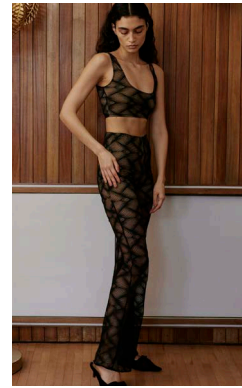

EC-537R
Viola Robe

EC-537P
Viola PJ Pants
XS-S-M-L
USD WP:58.00/MSRP:145.00

100% Cotton

MAUVE - 08/01/23-08/30/23

VERTIGO

Take your style to dizzying new heights with this graphic lace collection, inspired by ready-to-wear pieces. It'll work brilliantly for both going out or a party in.