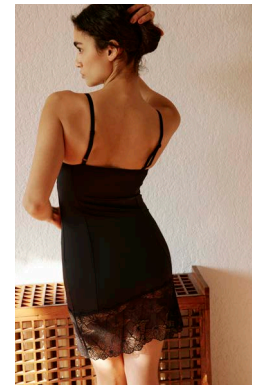

EC-534S
Daphne Slip Dress

● **BLACK** - 07/01/23-07/31/23

81% Polyamide, 19% Elastane