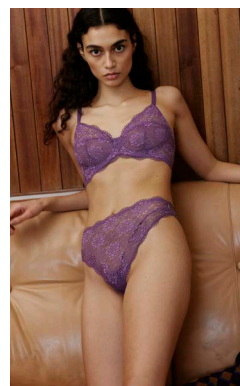

EC-522B
Peony Underwire Full Cup Bra
30C-DD, 32B-E, 34B-E,
36B-DD, 38B-D
USD WP:50.00/MSRP:125.00

EC-521T
Peony Thong
XS-S-M-L-XL
USD WP:22.00/MSRP:55.00