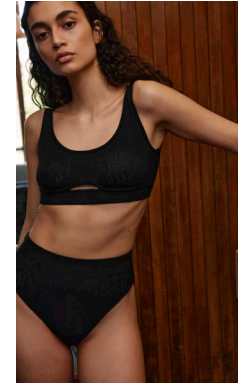

EC-536B
Pointelle Sporty Bra Top
XS-S-M-L-XL
USD WP:36.00/MSRP:90.00

EC-536U
Pointelle High Leg Brief
XS-S-M-L-XL
USD WP:22.00/MSRP:55.00