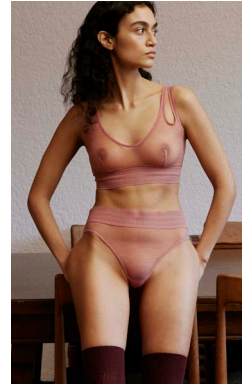

EC-529B
Bare Cut Out Soft Sporty Bra
XS-S-M-L-XL
USD WP:44.00/MSRP:110.00

EC-380T
Bare Thong
XS-S-M-L-XL
USD WP:20.00/MSRP:49.00