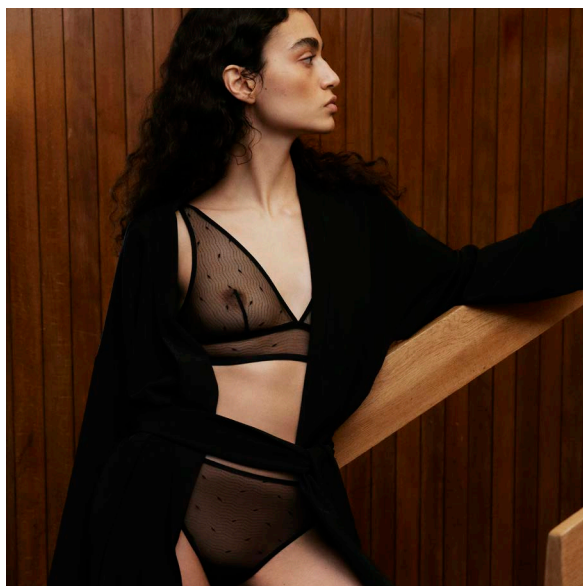

EC-535C
Vertigo Lace Bodysuit (lined)
XS-S-M-L-XL
USD WP:110.00/
MSRP:275.00

EC-535C
Vertigo Lace Bodysuit (lined)

● **BLACK-** 09/01/23-09/31/23

88% Polyamide, 12% Elastane

KATE

Get ready for sheer perfection: Perfect for summer (or featherweight layering any day of the year), these light pieces, with their patterned mesh, are both sensual and surprisingly versatile.