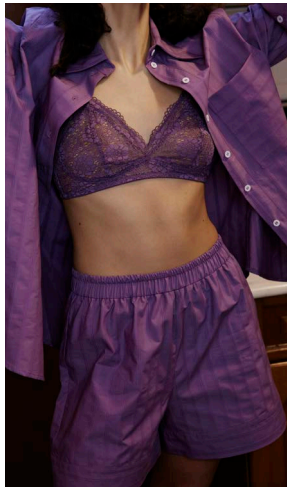

EC-521T
Peony Thong
XS-S-M-L-XL
USD WP:22.00/MSRP:55.00

EC-522B
Peony Underwire Full Cup Bra

EC-521T
Peony Thong

EC-521B
Peony Soft Bra
32B-DD, 34A-DD, 36A-DD
USD WP:42.00/MSRP:105.00

EC-521U
Peony Brief
XS-S-M-L-XL
USD WP:26.00/MSRP:65.00

EC-521B
Peony Soft Bra

EC-521U
Peony Brief

90% Polyamide, 10% Elastane
Sustainable

MAUVE - 08/01/23-08/30/23

VIOLA

In a soft mauve hue, this loungewear collection is feminine and enchanting. It's made to pair perfectly with our Peony collection (but is a star all on its own).