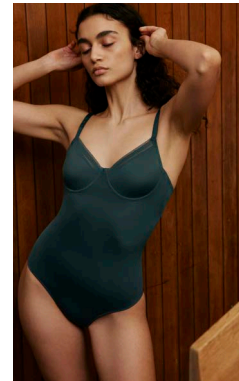

EC-485B
Nano Soft Cup Plunge Bra
XS-S-M-L-XL
USD WP:44.00/MSRP:110.00

EC-468U
Nano Brief
XS-S-M-L-XL-XXL
USD WP:22.00/MSRP:55.00

EC-485B
Nano Soft Cup Plunge Bra

EC-468U
Nano Brief

EC-468B
Nano Underwired Bra
32B-DD, 34A-DD, 36A-D
USD WP:44.00/MSRP:110.00

EC-467T
Nano Thong
XS-S-M-L-XL
USD WP:20.00/MSRP:49.00

EC-468B
Nano Underwired Bra

EC-467T
Nano Thong

EC-486C
Nano Underwired Bodysuit
XS-S-M-L-XL
USD WP:88.00/MSRP:220.00

EC-486C
Nano Underwired Bodysuit