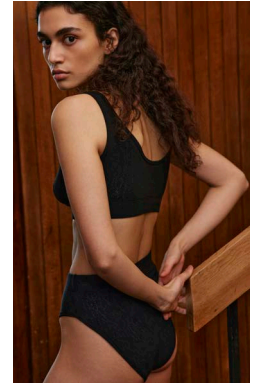

EC-530B
Eden Underwire Bra

EC-531U
Eden High Waist Brief

68% Polyamide, 32% Elastane

● **CHOCO** - 06/01/23-06/30/23

● **POWDER** - 07/01/23-07/31/23

● **MOSS** - 07/01/23-07/31/23

POINTELLE

Soft cotton pointelle fabric makes this collection incredibly comfortable, while subtle, feminine details make it beautiful. It'll redefine the way you look at loungewear.

EC-536C
Pointelle Strapless Top
 XS-S-M-L-XL
 USD WP:52.00/MSRP:130.00

EC-536P
Pointelle Flare Pants
 XS-S-M-L-XL
 USD WP:72.00/MSRP:180.00

EC-536C
Pointelle Strapless Top

EC-536P
Pointelle Flare Pants

EC-536B
Pointelle Sporty Bra Top
 XS-S-M-L-XL
 USD WP:36.00/MSRP:90.00

EC-536U
Pointelle High Leg Brief
 XS-S-M-L-XL
 USD WP:22.00/MSRP:55.00

EC-536B
Pointelle Sporty Bra Top

EC-536U
Pointelle High Leg Brief

EC-536S
Pointelle Shirt Top
 XS-S-M-L-XL
 USD WP:80.00/MSRP:200.00