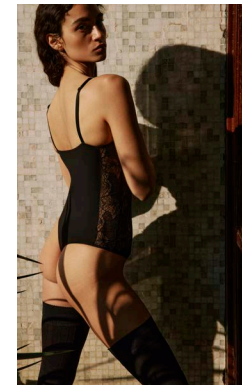

EC-534B
Daphne Soft Cup Plunge Bra
 XS-S-M-L-XL
 USD WP:48.00/MSRP:120.00

EC-534U
Daphne Brief
 XS-S-M-L-XL
 USD WP:24.00/MSRP:59.00

EC-534B
Daphne Soft Cup Plunge Bra

EC-534U
Daphne Brief

EC-534B
Daphne Soft Cup Plunge Bra

EC-534T
Daphne Thong
 XS-S-M-L-XL
 USD WP:22.00/MSRP:55.00

EC-534B
Daphne Soft Cup Plunge Bra

EC-534T
Daphne Thong

EC-534C
Daphne Soft Cup Bodysuit
 XS-S-M-L-XL
 USD WP:90.00/MSRP:225.00

EC-534C
Daphne Soft Cup Bodysuit