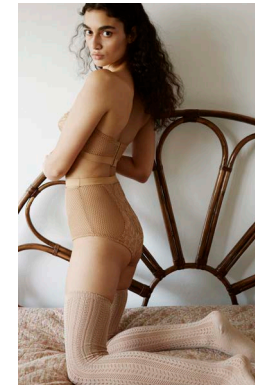

EC-428B
Petunia Underwire Full Cup Bra
30C-DD, 32B-G, 34B-F,
36B-E, 38B-DD
USD WP:48.00/MSRP:120.00

EC-428B
Petunia Underwire Full Cup Bra

EC-319U
Petunia Bikini Brief

EC-331B
Petunia Underwire Strapless Bra
30C-D, 32B-D, 34A-D, 36A-C
USD WP:44.00/MSRP:110.00