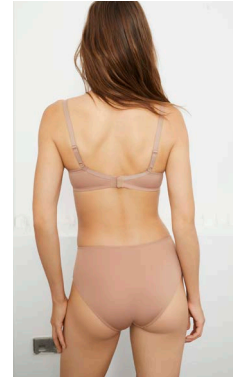

EC-468B
Nano Underwired Bra

EC-468U
Nano Brief