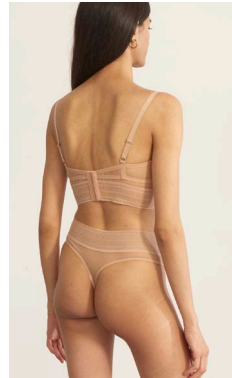

# BARE

Bare is beautiful, and this sheer, sexy collection celebrates that fact. But besides their sensual charm when worn alone, these pieces are also surprisingly versatile; all are perfect for lightweight layering.

78% Polyamide, 22% Elastane

**EC-463B**  
Bare Soft Plunge Bra  
XS-S-M-L-XL  
USD WP:40.00/MSRP:100.00

**EC-463B**  
Bare Soft Plunge Bra

**EC-463C**  
Bare Soft Cup Bodysuit  
XS-S-M-L-XL  
USD WP:82.00/MSRP:205.00

**EC-463C**  
Bare Soft Cup Bodysuit

**EC-380U**  
Bare Brief  
XS-S-M-L-XL-XXL  
USD WP:22.00/MSRP:55.00

**EC-380U**  
Bare Brief

**EC-427B**  
Bare Underwire Longline Bra  
30C-DD, 32B-G, 34B-F,  
36B-E, 38B-DD  
EUR WP:44.00/MSRP:110.00

**EC-427B**  
Bare Underwire Longline Bra

**EC-518B**  
Bare Underwire Strapless Bra  
30C-DD, 32B-E, 34B-E,  
36B-E, 38B-D  
USD WP:44.00/MSRP:110.00

**EC-380T**  
Bare Thong  
XS-S-M-L-XL  
USD WP:20.00/MSRP:49.00