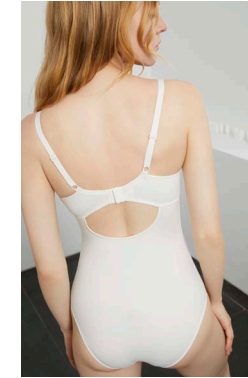

EC-486C
Nano Underwired Bodysuit