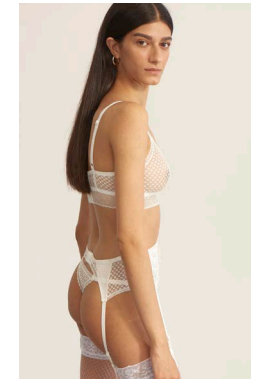

**EC-376B**  
**Bella Soft Triangle Bra**  
XS-S-M-L-XL  
USD WP:54.00/MSRP:135.00

**EC-377U**  
**Bella Brief**  
XS-S-M-L-XL  
USD WP:34.00/MSRP:85.00

**EC-376B**  
**Bella Soft Triangle Bra**

**EC-377U**  
**Bella Brief**

**EC-376B**  
**Bella Soft Triangle Bra**

**EC-376T**  
**Bella Thong**  
XS-S-M-L-XL  
USD WP:26.00/MSRP:65.00

**EC-376G**  
**Bella Garter Belt**  
XS-S-M-L-XL  
USD WP:34.00/MSRP:85.00

**EC-376B**  
**Bella Soft Triangle Bra**