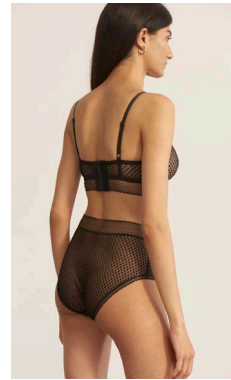

**EC-319U**  
**Petunia Bikini Brief**  
XS-S-M-L-XL-XXL  
USD WP:23.00/MSRP:59.00

**EC-428B**  
**Petunia Underwire Full Cup Bra**

**EC-319U**  
**Petunia Bikini Brief**

All of our lace detailing is handmade the old-fashioned way — but with an entirely contemporary aesthetic, thanks to playful patterns like the signature graphic florals that help make our Petunia collection a perennial best-seller.

78% Polyamide, 22% Elastane

○ **IVORY - CORE**

● **BLACK - CORE**

# BELLA

An ELSE fan favorite, this collection is an invitation to adventure. But as daring as it is, it's also incredibly practical, thanks to features like a high-waist silhouette and comfy stretch pointelle mesh.

**EC-376B**  
**Bella Soft Triangle Bra**  
XS-S-M-L-XL  
USD WP:54.00/MSRP:135.00

**EC-377U**  
**Bella Brief**  
XS-S-M-L-XL  
USD WP:34.00/MSRP:85.00

**EC-376B**  
**Bella Soft Triangle Bra**

**EC-377U**  
**Bella Brief**