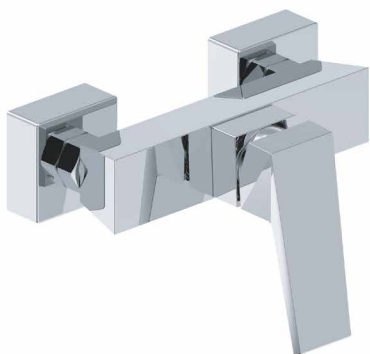

Description

Exposed Single lever Shower mixer

Article number

760001

Color