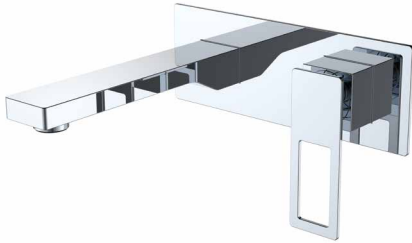

Description
Single lever wall mounted basin mixer with Popup waste

Article number
880202   880202-MB   880202-BG

Color
Chrome
Matt Black
Brushed Gold