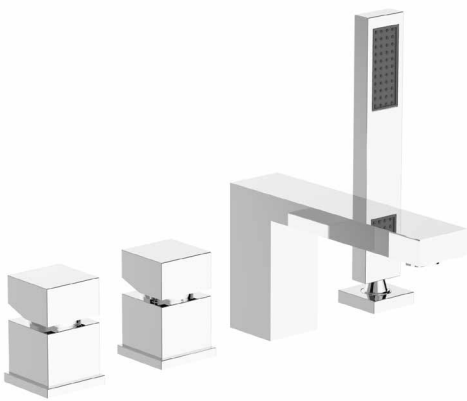

Description

Deck mounted Four-hole bath mixer with diverter and pull-out hand shower,

Article number

890706   890706-MB

Color

Chrome

Matt Black