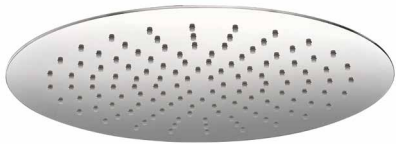

Rain shower head round stainless steel 25 cm

**Article number**

TRR00017

**Color**

Chrome

**Description**

Rain shower head round stainless steel 30 cm

**Article number**