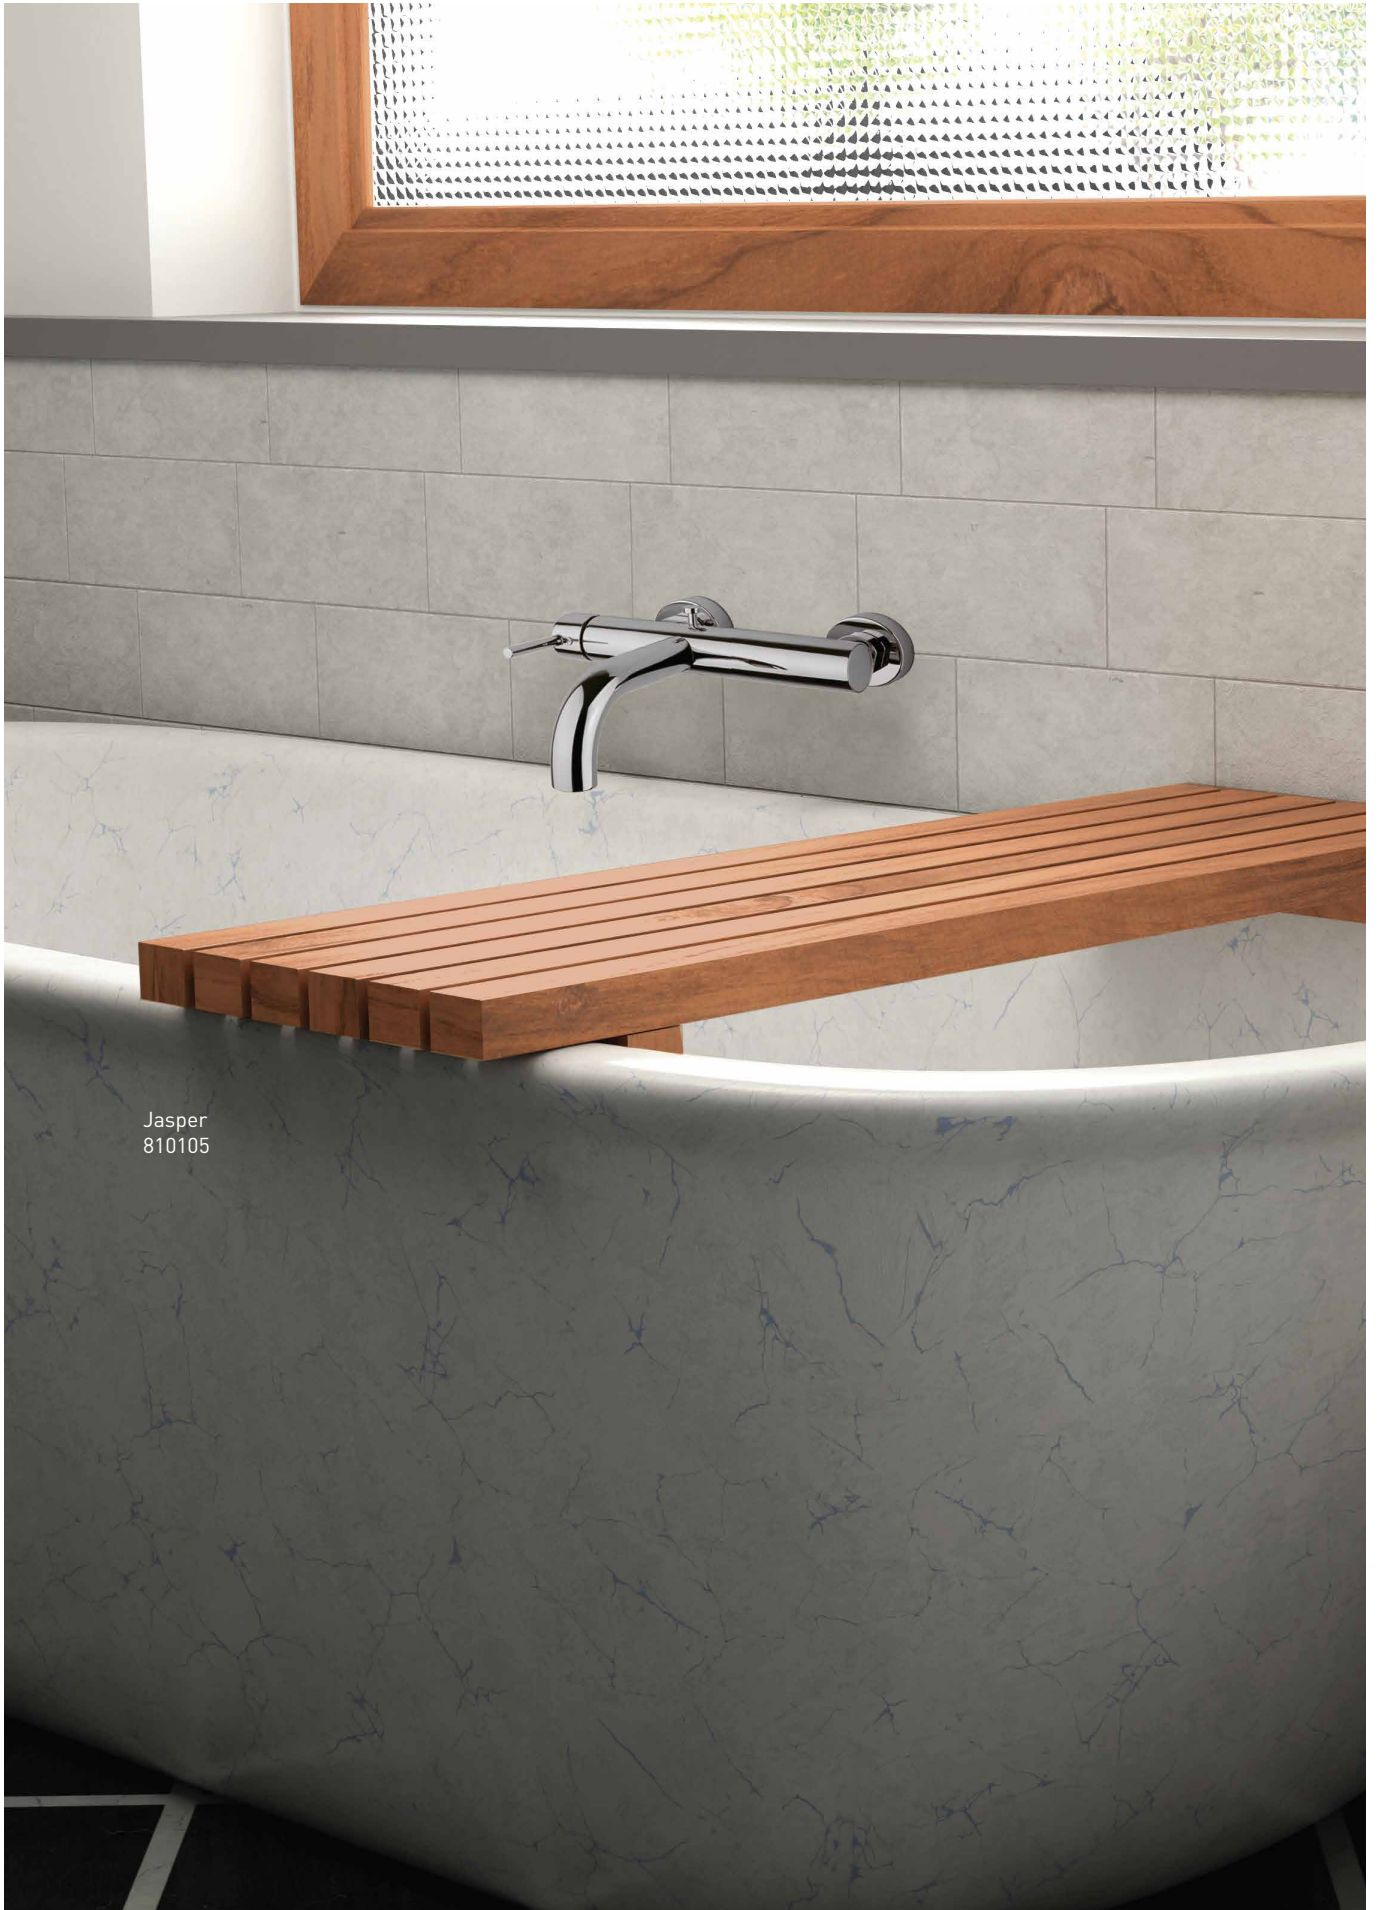

---

**Article number**

330105	330105-EG
--------	-----------

---

**Color**

 Chrome	 English Gold
--	--

---

Jasper  
810105