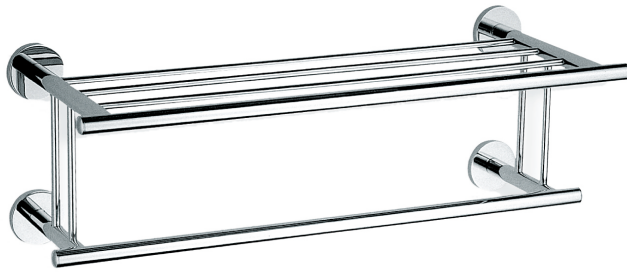

Description

Towel Rack

Article number

TRAC82362

Color

Chrome