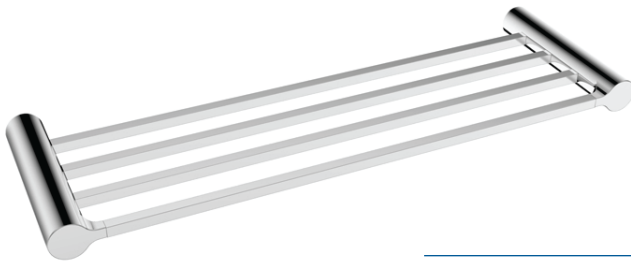

Towel Rack

---

**Article number**

TRAC82362

---

**Color**

Chrome

---