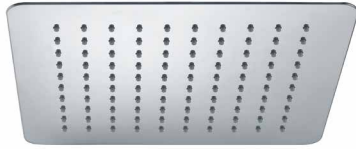

**Color**

Chrome

English Gold

Graphite

Old Copper

---

**Description**

Rain shower head square stainless steel 25 x 25 cm