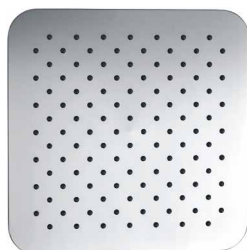

Description

Rain Shower set. 25 x 25 cm square head shower, 3 options hand shower, 30 cm wall pipe 150 cm shower hose and wall connector & holder used with concealed bath & shower mixer

---

Article number

TRRS0042

TRRS0042N

Color

Chrome