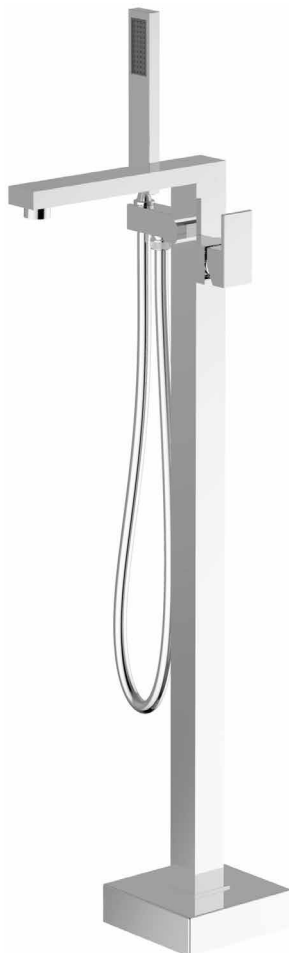

**Color**

Chrome

Matt Black

Soft Brass

**Description**

Ceiling shower arm Square-L16.2cm & Rain shower head Square 30cm

**Article number**

TRS1706-30 TRS1706-30-MB TRS1706-30-SB

**Color**

Chrome

Matt Black

Soft Brass

**Description**

Freestand Bath Mixer W/ Handshower. With filler base

**Article number**

340706 340706-MB

**Color**

Chrome

Matt Black

---

**Description**  
Round Brass outlet

---

**Article number**  
TRF0706      TRF0706-MB      TRF0706-SB

---