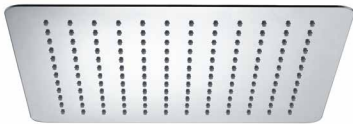

Description

Rain shower head square stainless steel 30 x 30 cm

Article number

TRR00024

Color

Chrome