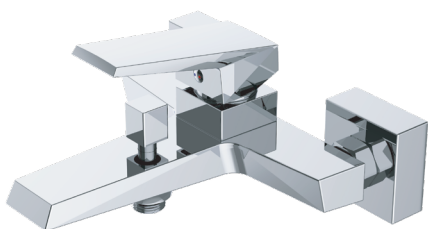

Description

Exposed Single lever Bath & Shower mixer

Article number

670001

Color