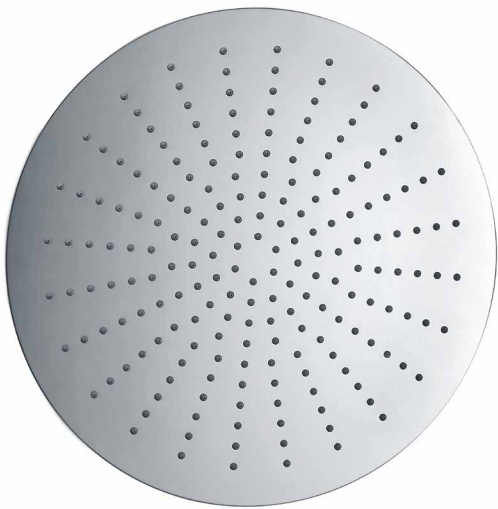

Description

Rain shower head round stainless steel 40 cm

Article number

TRR00019

Color

Chrome