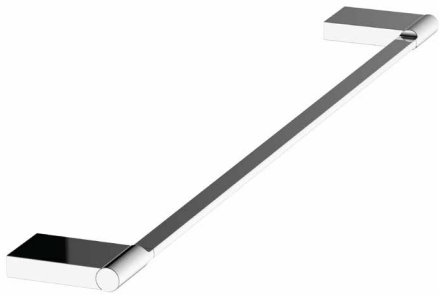

Description

Accessories set of 6. Towel bar 60 cm, towel ring, paper holder, glass holder, dish holder and robe hook

---

Article number
TRAC85900/6

Color

Chrome