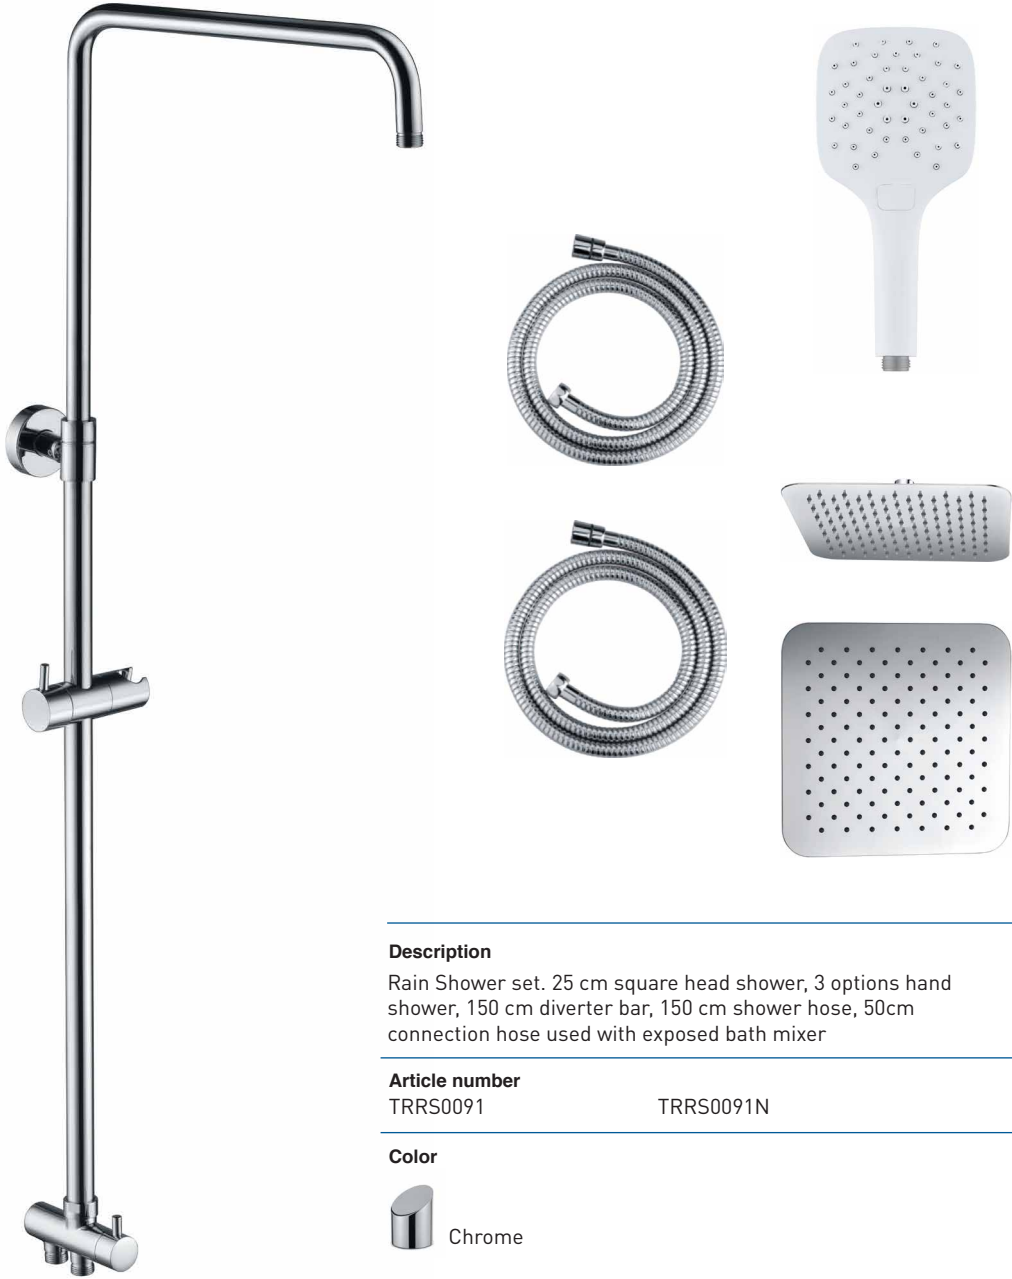

**Description**

Rain Shower set. 23 cm round head shower, 3 options hand shower, 32 cm wall pipe, 150 cm shower hose and wall connector & holder used with Concealed bath & shower mixer

---

**Article number**

TRRS0052

TRRS0052N

---

**Color**

Chrome

**Description**

Rain Shower set. 25 cm square head shower, 3 options hand shower, 150 cm diverter bar, 150 cm shower hose, 50cm connection hose used with exposed bath mixer