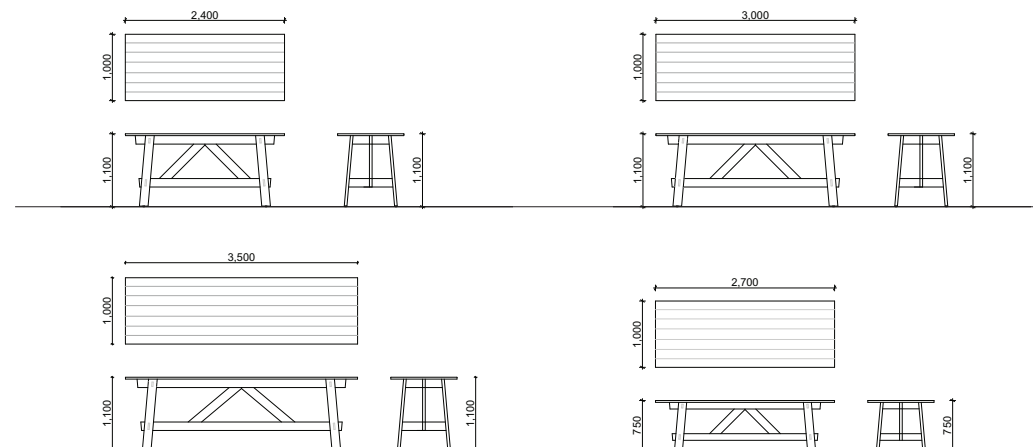

TRUSTABLE

A truss between two tenoned a-frames, the presence of Trustable is unapologetically bold.

Viewed up close, refined detailing alludes to a level of artistry and elegance inherent in finely-crafted furniture.

The Japanese inspired knockdown joinery also allows for greater efficiency in freight and quick assembly on site.

Handmade in Melbourne.

DESIGNER: Josh Carmody

YEAR OF DESIGN: 2015

DESCRIPTION: Meeting Table | Restaurant Table | Bar Table | Dining Table

MATERIAL: U.S White Oak | U.S White Ash | U.S Black Walnut

FINISH OPTIONS: Clear Semi-Matte Oil | Clear Semi-Matte Polyurethane

CONTACT: hello@joshcarmody.com.au | +61 411 398 949

SIZE OPTIONS:

Custom sizes and heights available upon request.