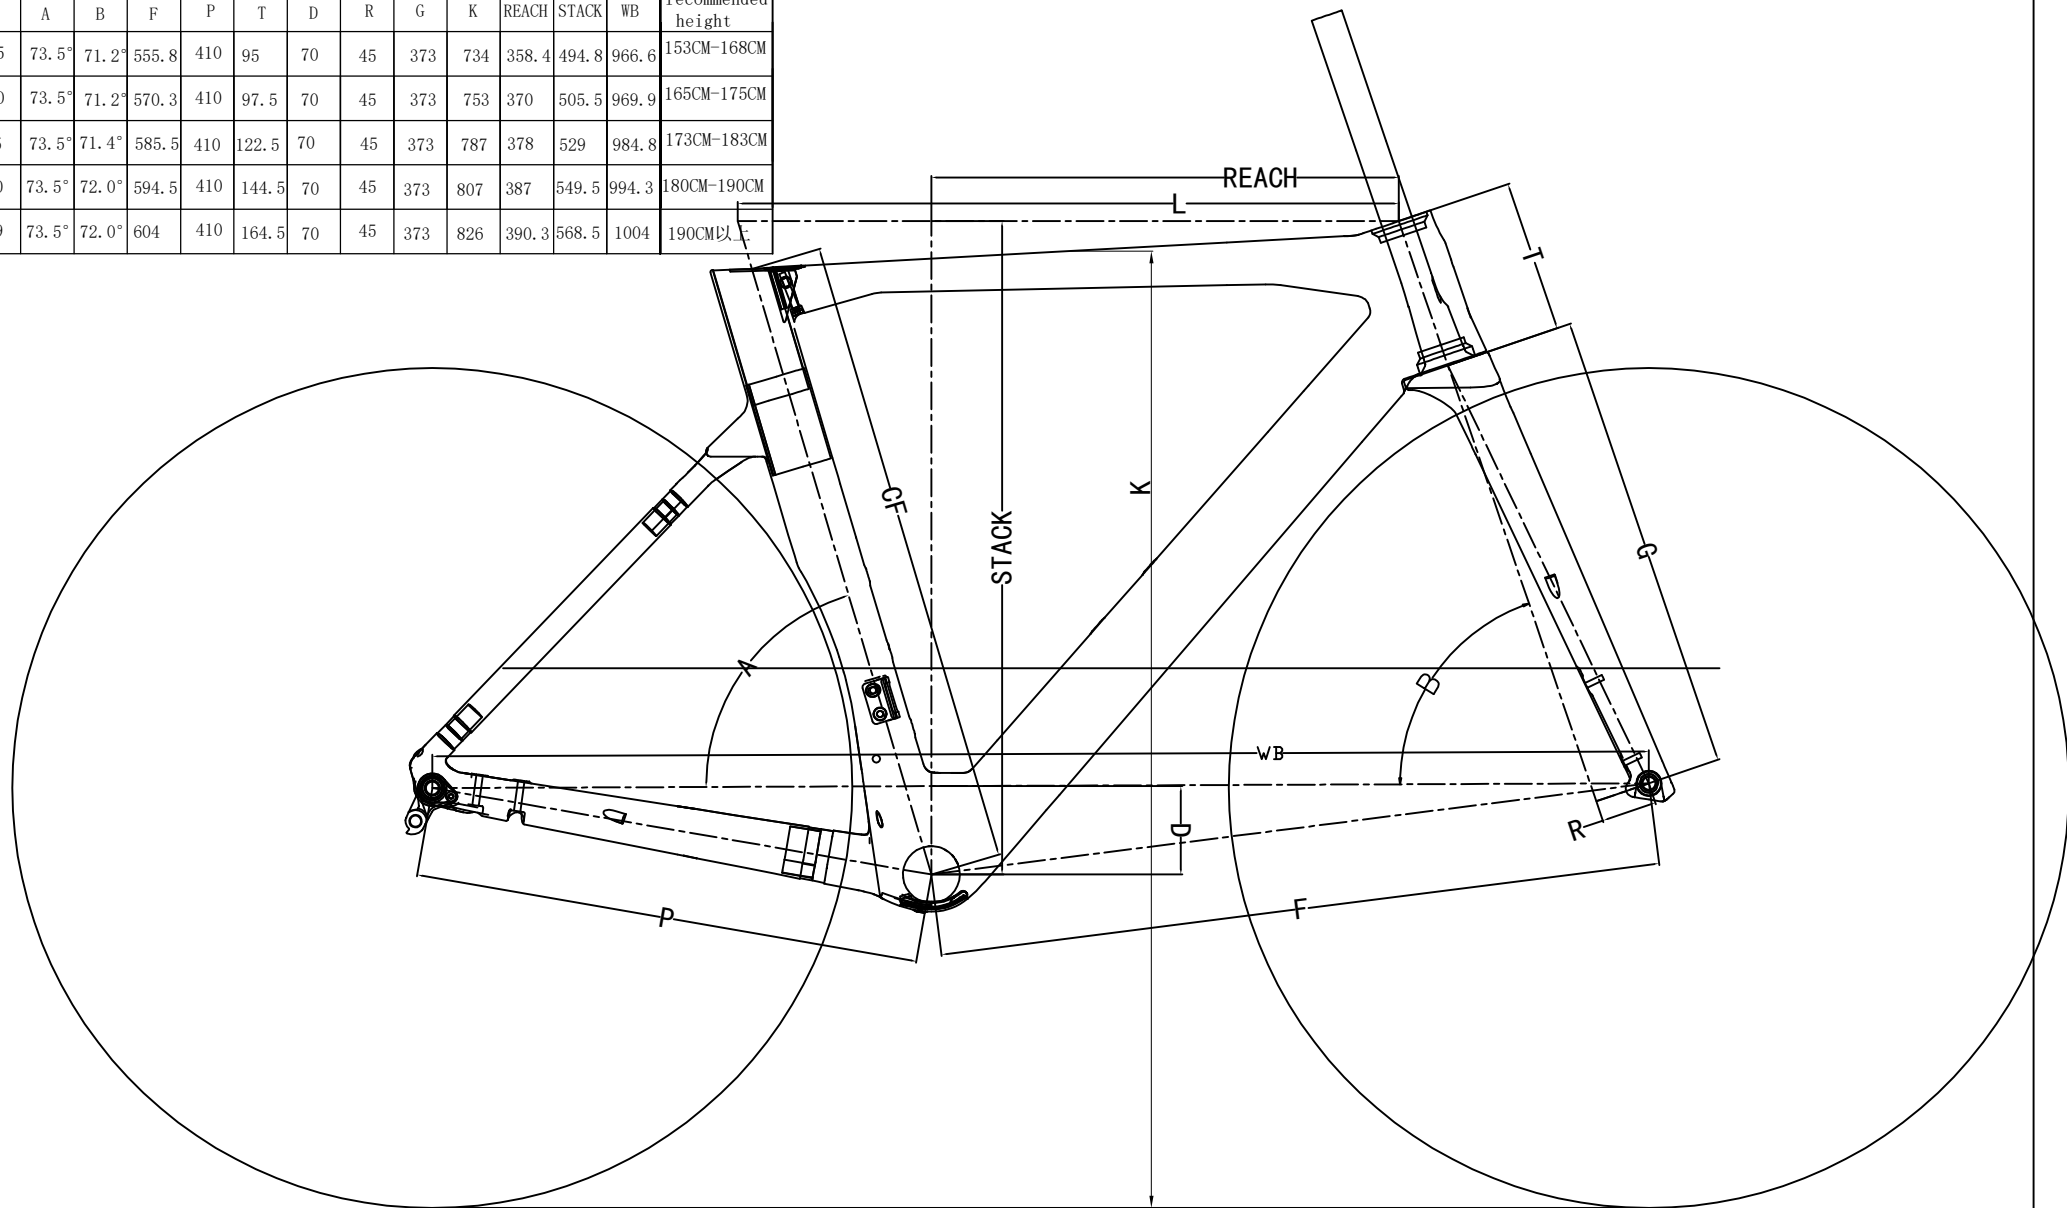

SIZE	CF	L	A	B	F	P	T	D	R	G	K	REACH	STACK	WB	recommended height
XS (440)	443.3	505	73.5°	71.2°	555.8	410	95	70	45	373	734	358.4	494.8	966.6	153CM-168CM
S (470)	471.5	520	73.5°	71.2°	570.3	410	97.5	70	45	373	753	370	505.5	969.9	165CM-175CM
M (510)	511.5	535	73.5°	71.4°	585.5	410	122.5	70	45	373	787	378	529	984.8	173CM-183CM
L (540)	541.5	550	73.5°	72.0°	594.5	410	144.5	70	45	373	807	387	549.5	994.3	180CM-190CM
XL (560)	562	559	73.5°	72.0°	604	410	164.5	70	45	373	826	390.3	568.5	1004	190CM以上

Revised record		Responsibility	Date

Un-marked tolerance X. ±1 .X ±0.5 .XX ±0.1 .XXX ±0.02 Angle ±0.5°	Approved By	Material	Carbon	Surface treatment
	Checked By	Horn cupping		Model No. R08
	Designed By	Scale	1:1	Drawing Name GEOMETRY
	Drewed by	Unit	mm	Drawing No.
		Date	2020/04/09	Version R0