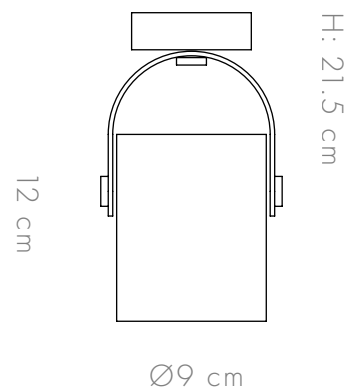

the

SPOT U L+S

A ceiling or wall mounted spot consists of a laminated U shape connector, Brass buttons and a solid wood canopy and spot.

WOOD TYPES

Oak/ Walnut

DIMENSIONS / WEIGHT

L: Ø13X16X27 cm / 1.2 kg

S: Ø9X12X21.5 cm / 1 kg

MATERIAL

Wood

CANOPY

Oak/ Walnut

SOCKET TYPE / WATTAGE

L: E27 / Led Max 15w

S: GU.10 / Led Max 7w

PACKAGING DIMENSIONS

18X18X30 cm / 14X14X28 cm

WWW.ASAFWEINBROOM.COM

sales@weinbroom.com
tel.: +972 522 467 730