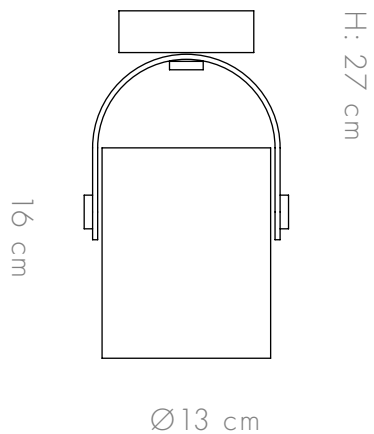

the

SPOT U L+S

A ceiling or wall mounted spot consists of a laminated U shape connector, Brass buttons and a solid wood canopy and spot.

WOOD TYPES

Oak/ Walnut

DIMENSIONS / WEIGHT

L: Ø13X16X27 cm / 1.2 kg

S: Ø9X12X21.5 cm / 1 kg

MATERIAL

Wood

CANOPY

Oak/ Walnut

SOCKET TYPE / WATTAGE

L: E27 / Led Max 15w

S: GU.10 / Led Max 7w

PACKAGING DIMENSIONS

18X18X30 cm / 14X14X28 cm

WWW.ASAFWEINBROOM.COM

sales@weinbroom.com
tel.: +972 522 467 730