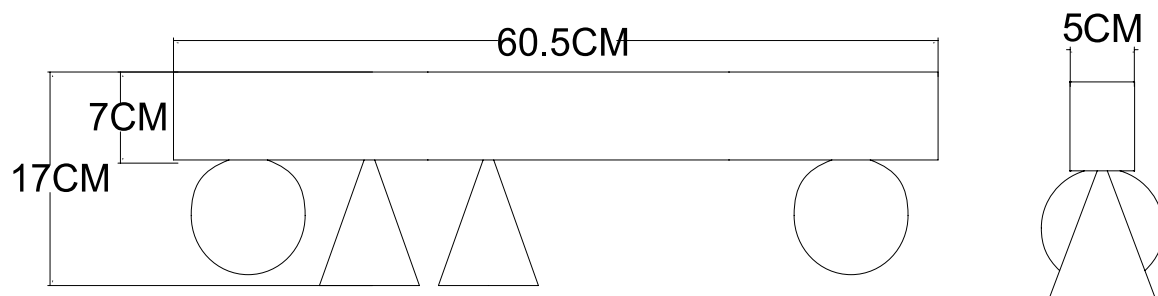

the

WAVE 60

A wavy oak wood ceiling-mounted profile, combined with painted aluminum cones and sandblasted glass balls.

COLOR

Oak + White

DIMENSIONS / WEIGHT

60.5X17X5 cm / 2 kg

MATERIAL

Wood + Aluminium + Glass

LIGHT SOURCE / OUTPUT

2*4.5W+2*7W led /
2*575LM+2*470LM

COLOR TEMPERATURE

2700K

PACKAGING DIMENSIONS

70X20X15 cm

WWW.ASAFWEINBROOM.COM