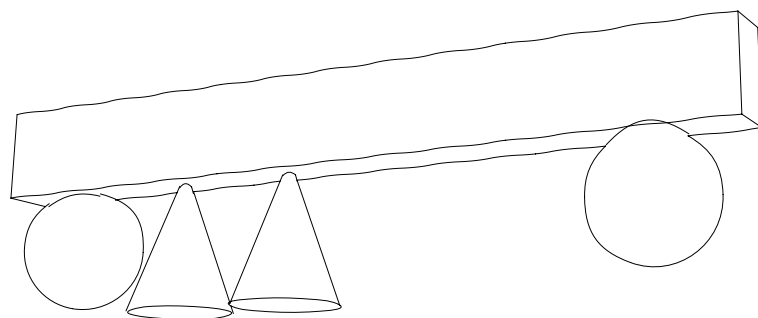

the

WAVE 60

A wavy oak wood ceiling-mounted profile, combined with painted aluminum cones and sandblasted glass balls.

COLOR

Oak + White

DIMENSIONS / WEIGHT

60.5X17X5 cm / 2 kg

MATERIAL

Wood + Aluminium + Glass

LIGHT SOURCE / OUTPUT

2*4.5W+2*7W led /
2*575LM+2*470LM

COLOR TEMPERATURE

2700K

PACKAGING DIMENSIONS

70X20X15 cm

WWW.ASAFWEINBROOM.COM