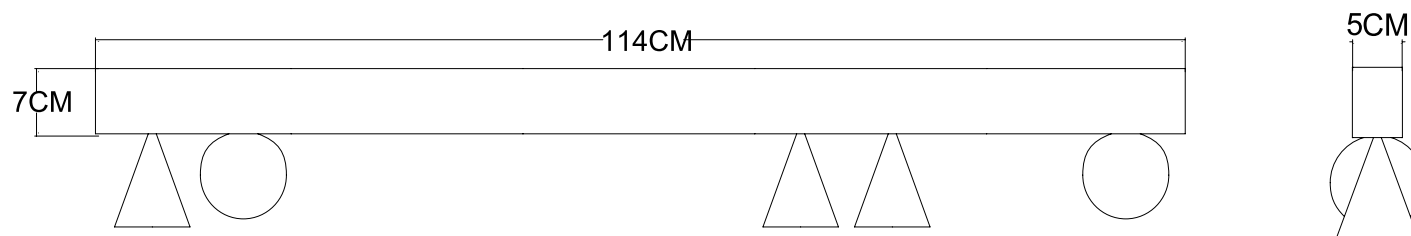

the

WAVE 114

A wavy oak wood ceiling-mounted profile, combined with painted aluminum cones and sandblasted glass balls.

COLOR

White

DIMENSIONS / WEIGHT

114X17X5 cm / 3 kg

MATERIAL

Wood + Aluminium + Glass

LIGHT SOURCE / OUTPUT

2*4.5W+3*7W led /
2*470LM+3*575LM

COLOR TEMPERATURE

2700K

PACKAGING DIMENSIONS

120X20X15 cm

WWW.ASAFWEINBROOM.COM