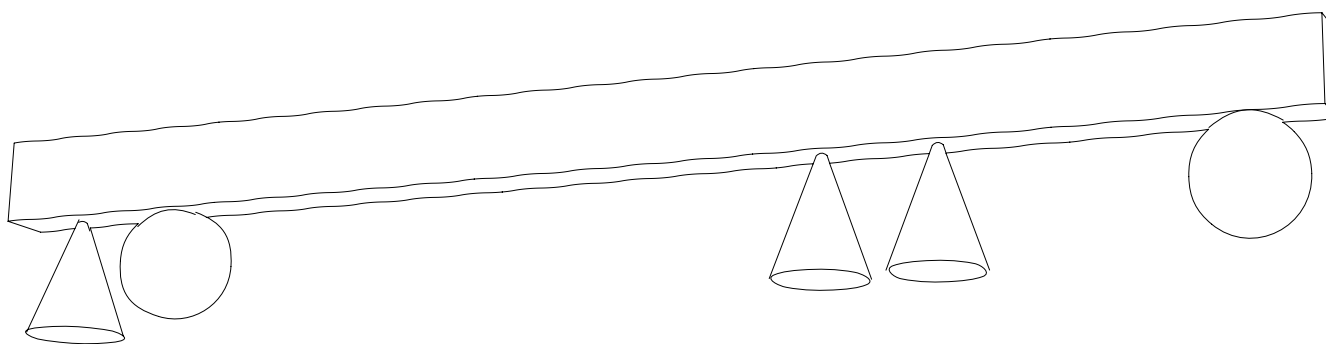

the

WAVE 114

A wavy oak wood ceiling-mounted profile, combined with painted aluminum cones and sandblasted glass balls.

COLOR

White

DIMENSIONS / WEIGHT

114X17X5 cm / 3 kg

MATERIAL

Wood + Aluminium + Glass

LIGHT SOURCE / OUTPUT

2*4.5W+3*7W led /
2*470LM+3*575LM

COLOR TEMPERATURE

2700K

PACKAGING DIMENSIONS

120X20X15 cm

WWW.ASAFWEINBROOM.COM