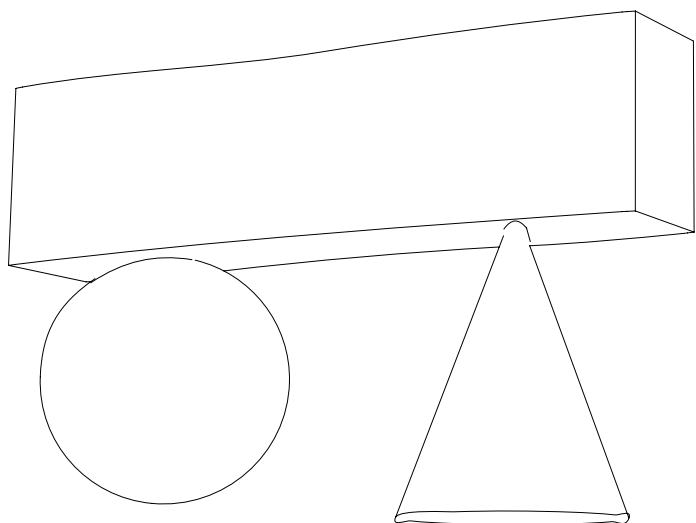

the

WAVE 26

A wavy oak wood ceiling-mounted profile, combined with painted aluminum cones and sandblasted glass balls.

COLOR

White + Nutmeg

DIMENSIONS / WEIGHT

26X17X5 cm / 1 kg

MATERIAL

Wood + Aluminium + Glass

LIGHT SOURCE / OUTPUT

4.5W+7W Led / 575LM+470LM

COLOR TEMPERATURE

2700K

PACKAGING DIMENSIONS

35X20X15 cm

WWW.ASAFWEINBROOM.COM