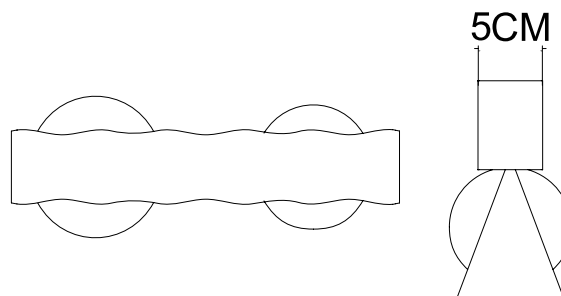

the

WAVE 26

A wavy oak wood ceiling-mounted profile, combined with painted aluminum cones and sandblasted glass balls.

COLOR

White + Nutmeg

DIMENSIONS / WEIGHT

26X17X5 cm / 1 kg

MATERIAL

Wood + Aluminium + Glass

LIGHT SOURCE / OUTPUT

4.5W+7W Led / 575LM+470LM

COLOR TEMPERATURE

2700K

PACKAGING DIMENSIONS

35X20X15 cm

WWW.ASAFWEINBROOM.COM