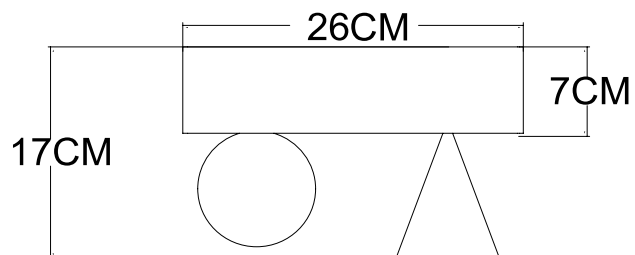

the

WAVE 26

A wavy oak wood ceiling-mounted profile, combined with painted aluminum cones and sandblasted glass balls.

COLOR

White + Nutmeg

DIMENSIONS / WEIGHT

26X17X5 cm / 1 kg

MATERIAL

Wood + Aluminium + Glass

LIGHT SOURCE / OUTPUT

4.5W+7W Led / 575LM+470LM

COLOR TEMPERATURE

2700K

PACKAGING DIMENSIONS

35X20X15 cm

WWW.ASAFWEINBROOM.COM