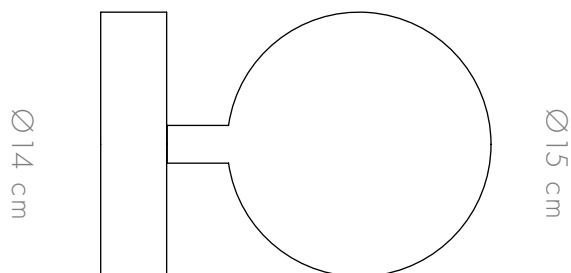

## WALL BALL

A wall mounted lamp consists of a wooden base and a glass ball, transparent or translucent.

21 cm

### DIMENSIONS / WEIGHT

Ø15XØ14X23 cm / 1 kg

### PACKAGING DIMENSIONS

20X20X15 cm

[WWW.ASAFWEINBROOM.COM](http://WWW.ASAFWEINBROOM.COM)

sales@weinbroom.com  
tel.: +972 522 467 730