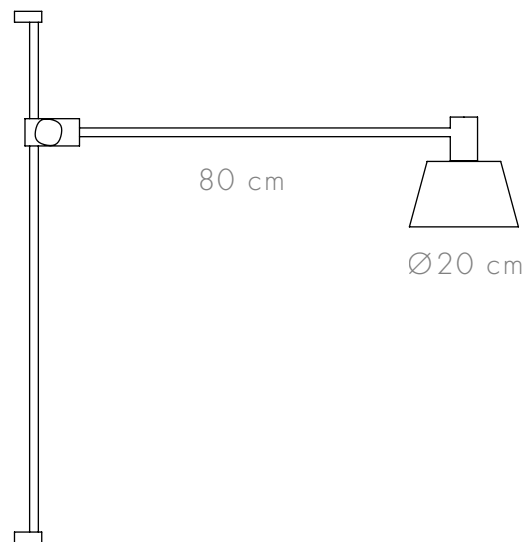

the

WALL T

A wall mounted lamp consists of 2 metal tubes in a T shape cross attached with a wooden fastener, a wooden holder and a black conic metal shade.

COLORS

Black

WOOD TYPES

Oak

DIMENSIONS / WEIGHT

80X97XØ20 cm / 2 kg

MATERIAL

Wood + Aluminium

CANOPY

Oak

SOCKET TYPE / WATTAGE

E27 / Led Max 15w

PACKAGING DIMENSIONS