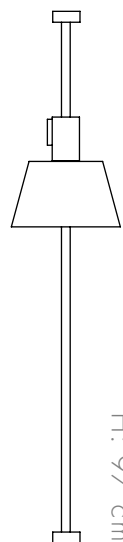

the

WALL T

A wall mounted lamp consists of 2 metal tubes in a T shape cross attached with a wooden fastener, a wooden holder and a black conic metal shade.

COLORS

Black

WOOD TYPES

Oak

DIMENSIONS / WEIGHT

80X97XØ20 cm / 2 kg

MATERIAL

Wood + Aluminium

CANOPY

Oak

SOCKET TYPE / WATTAGE

E27 / Led Max 15w

PACKAGING DIMENSIONS

110X30X30 cm

WWW.ASAFWEINBROOM.COM

sales@weinbroom.com
tel.: +972 522 467 730