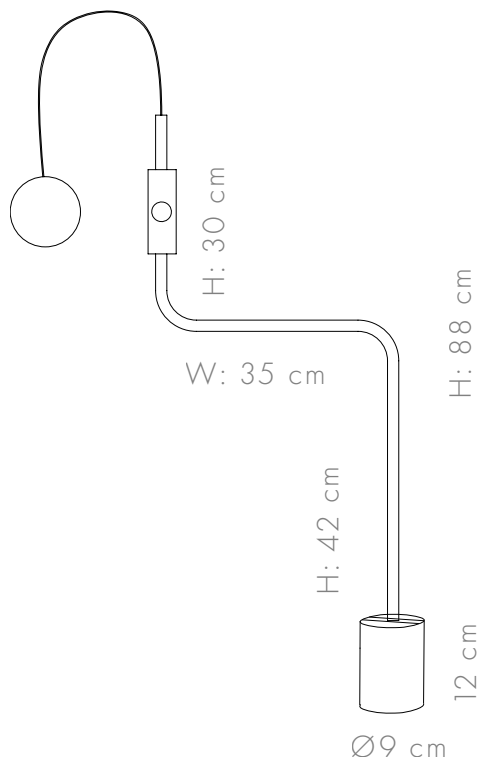

the

UPSIDE DOWN SPOT

A wall mounted lamp consists of a black metal tube fastened to the wall with a wooden base and screw, a solid wood canopy and a spot.

COLORS

Black

WOOD TYPES

Oak

DIMENSIONS / WEIGHT

88X42XØ9 cm / 1.5 kg

MATERIAL

Wood + Aluminium

CANOPY

Oak

SOCKET TYPE / WATTAGE

GU.10 / Led Max 7w

PACKAGING DIMENSIONS

95X50X20 cm / 2kg

WWW.ASAFWEINBROOM.COM

sales@weinbroom.com
tel.: +972 522 467 730