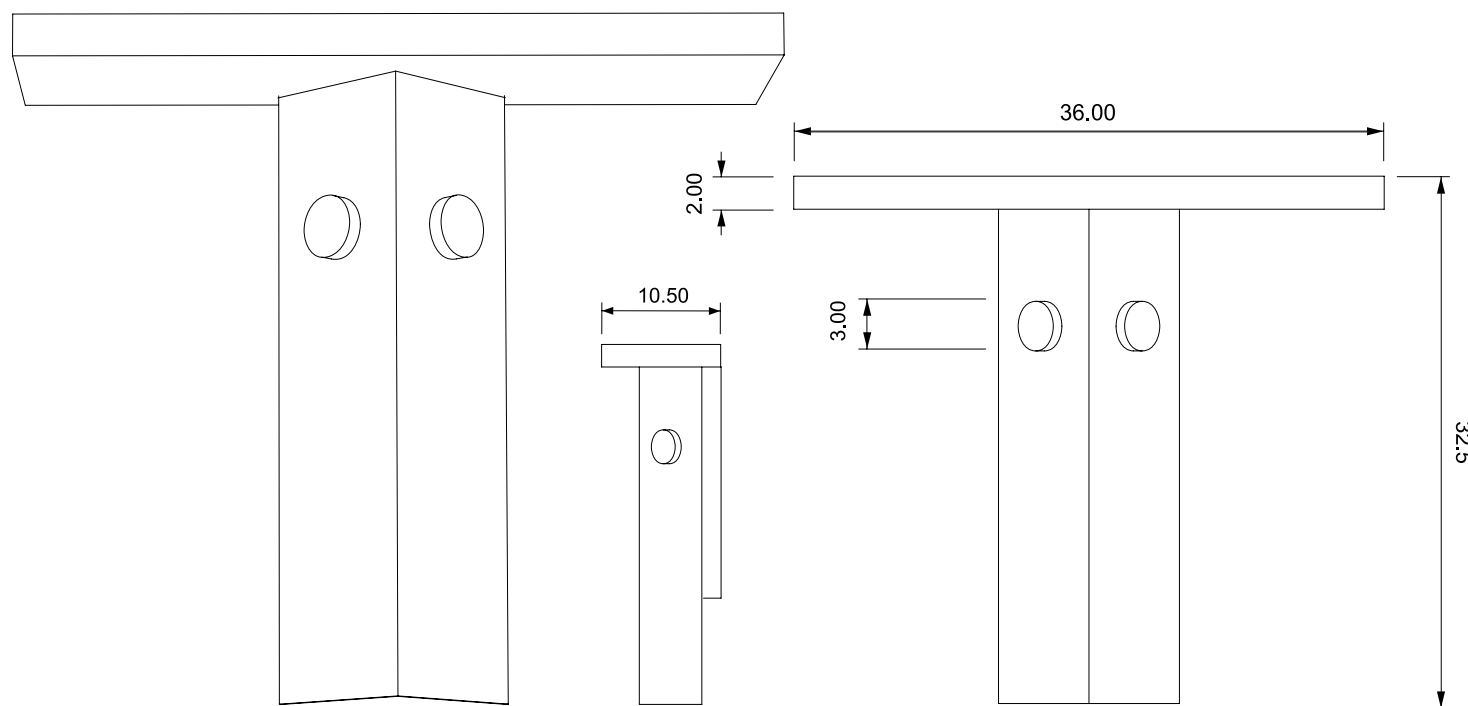

the
TIM

Wall lamp with upper shelf, downlight lighting.

COLORS

Metal / Sand / Chocolate

WOOD TYPES

Oak

DIMENSIONS / WEIGHT

36X32.5X10.5 cm / 1 kg

MATERIAL

Wood + Metal

SOCKET TYPE / WATTAGE

GU.10 / Led Max 6.5w

PACKAGING DIMENSIONS

40X15X35 cm