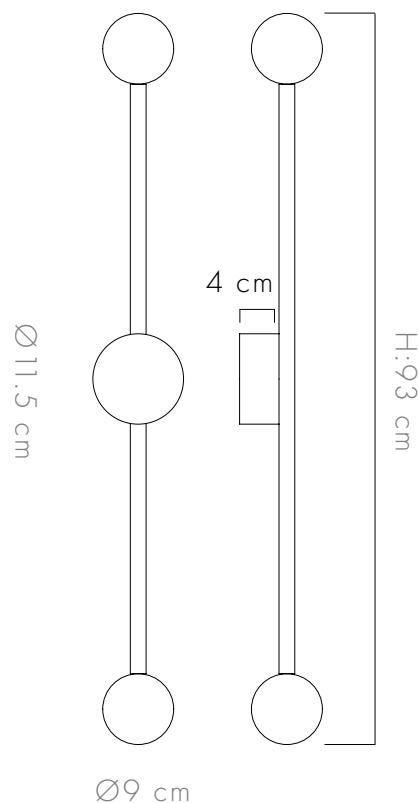

the

SWORD BALL

A wall mounted lamp consists of a metal tube in with a walnut wood fastener, a black conic metal shade on top and a glass ball at the bottom.

COLOR

Black

WOOD TYPES

Walnut

GLASS TYPES

Frosted

DIMENSIONS / WEIGHT

Ø11.5XØ9X4X93 cm / 1.5 kg

MATERIAL

Wood + Metal + Glass

SOCKET TYPE / WATTAGE

2*G9 / Led Max 7w

PACKAGING DIMENSIONS

130X150X15 cm

WWW.ASAFWEINBROOM.COM

sales@weinbroom.com
tel.: +972 522 467 730