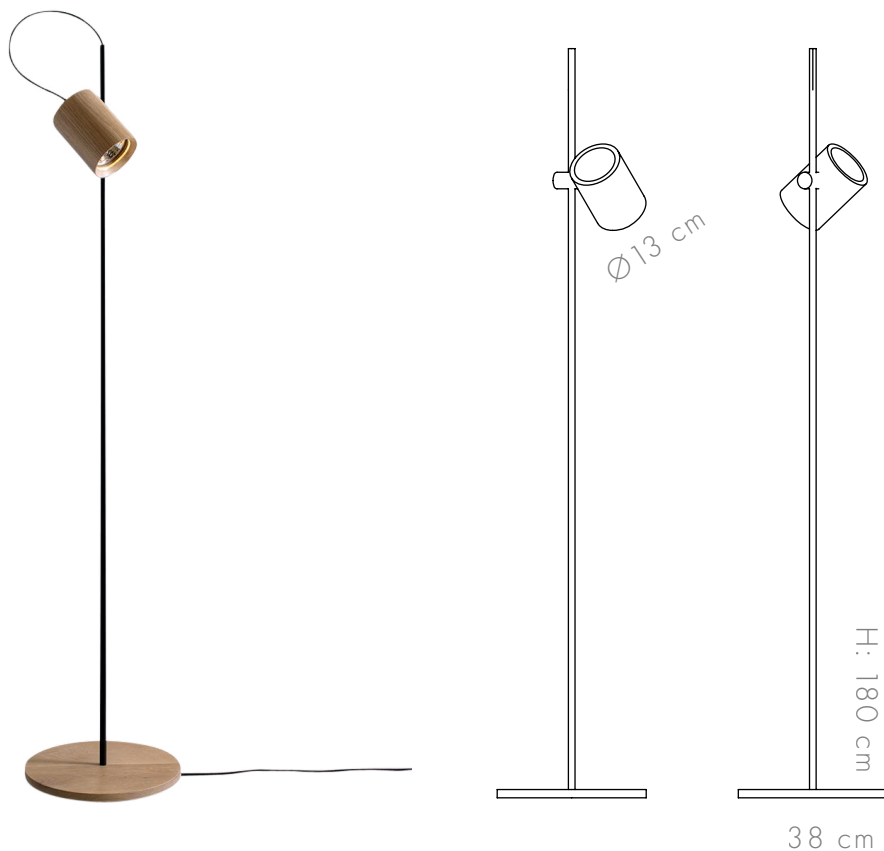

the

STANDING SPOT

A standing lamp consists of a black metal tube and a solid wood spot and a base.

COLORS

Black

WOOD TYPES

Oak

DIMENSIONS / WEIGHT

$\varnothing 38 \times 180 \text{ cm}$ / 5.5 kg

MATERIAL

Wood + Aluminium

SOCKET TYPE / WATTAGE

E27 / Led Max 15w

PACKAGING DIMENSIONS

95X40X40 cm

WWW.ASAFWEINBROOM.COM