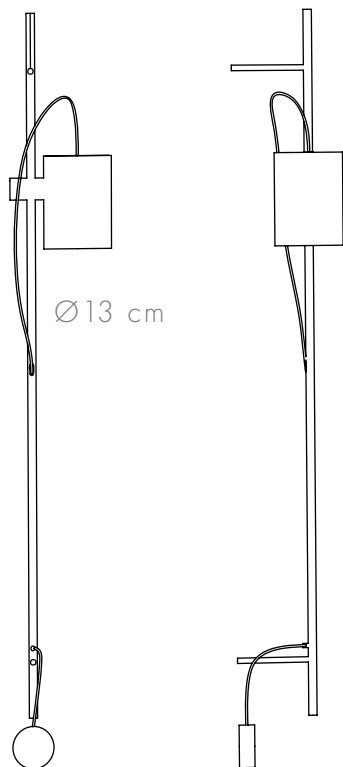

## SPOT ON LINE

A wall mounted lamp consists of a vertical black metal tube spaced from the wall by 2 horizontal metal tubes and a solid wood spot.

Ø13 cm

H: 130 cm

28 cm

### DIMENSIONS / WEIGHT

130X28XØ13 cm / 1.5 kg

### SOCKET TYPE / WATTAGE

E27 / Led Max 15w