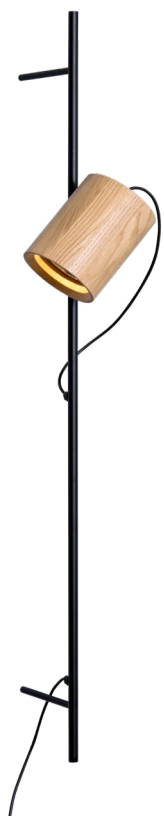

## SPOT ON LINE

A wall mounted lamp consists of a vertical black metal tube spaced from the wall by 2 horizontal metal tubes and a solid wood spot.

Ø13 cm

H: 130 cm

28 cm

### COLORS

Black

### WOOD TYPES

Oak

### DIMENSIONS / WEIGHT

130X28XØ13 cm / 1.5 kg