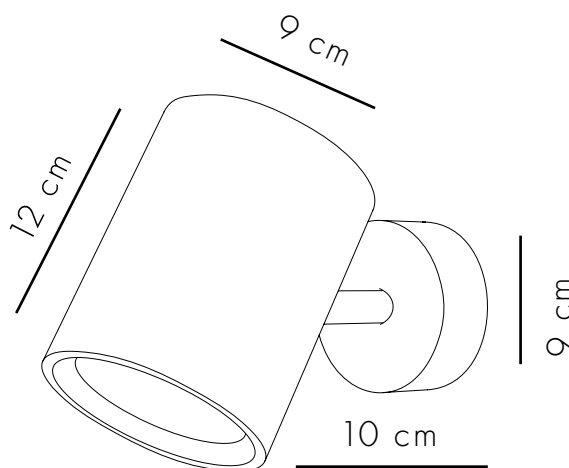

## SIMPLE SPOT

A wall-mounted adjustable spot consists of a white connector, a solid oak canopy and an oak spot.

### DIMENSIONS / WEIGHT

Ø9X12X10 cm / 0.8 kg

### PACKAGING DIMENSIONS

16X16X12 cm

[WWW.ASAFWEINBROOM.COM](http://WWW.ASAFWEINBROOM.COM)

sales@weinbroom.com  
tel.: +972 522 467 730