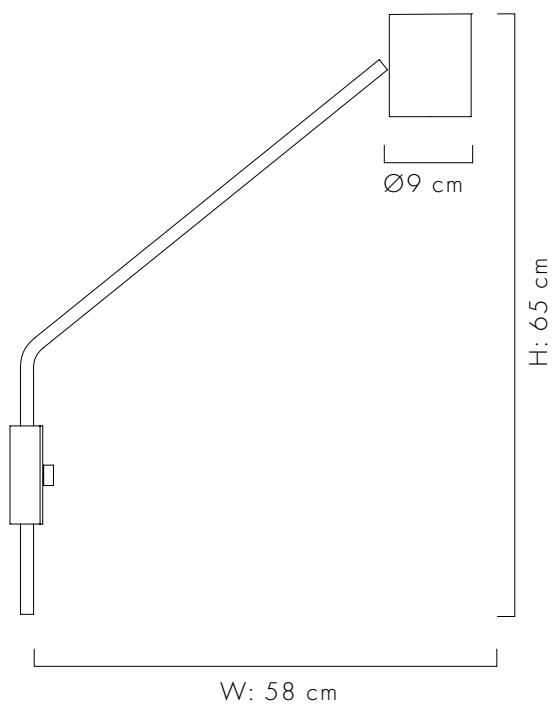

the

SIDE BED SPOT

A wall mounted lamp consists of a black metal tube fastened to the wall with a wooden base and screw, a solid wood canopy and spot.

COLORS

Black

WOOD TYPES

Oak / Walnut

DIMENSIONS / WEIGHT

65X58XØ9 cm / 1.5 kg

MATERIAL

Wood + Aluminium

CANOPY

Oak / Walnut

SOCKET TYPE / WATTAGE

GU.10 / Led Max 7w

PACKAGING DIMENSIONS

105X45X15 cm

WWW.ASAFWEINBROOM.COM

sales@weinbroom.com
tel.: +972 522467730